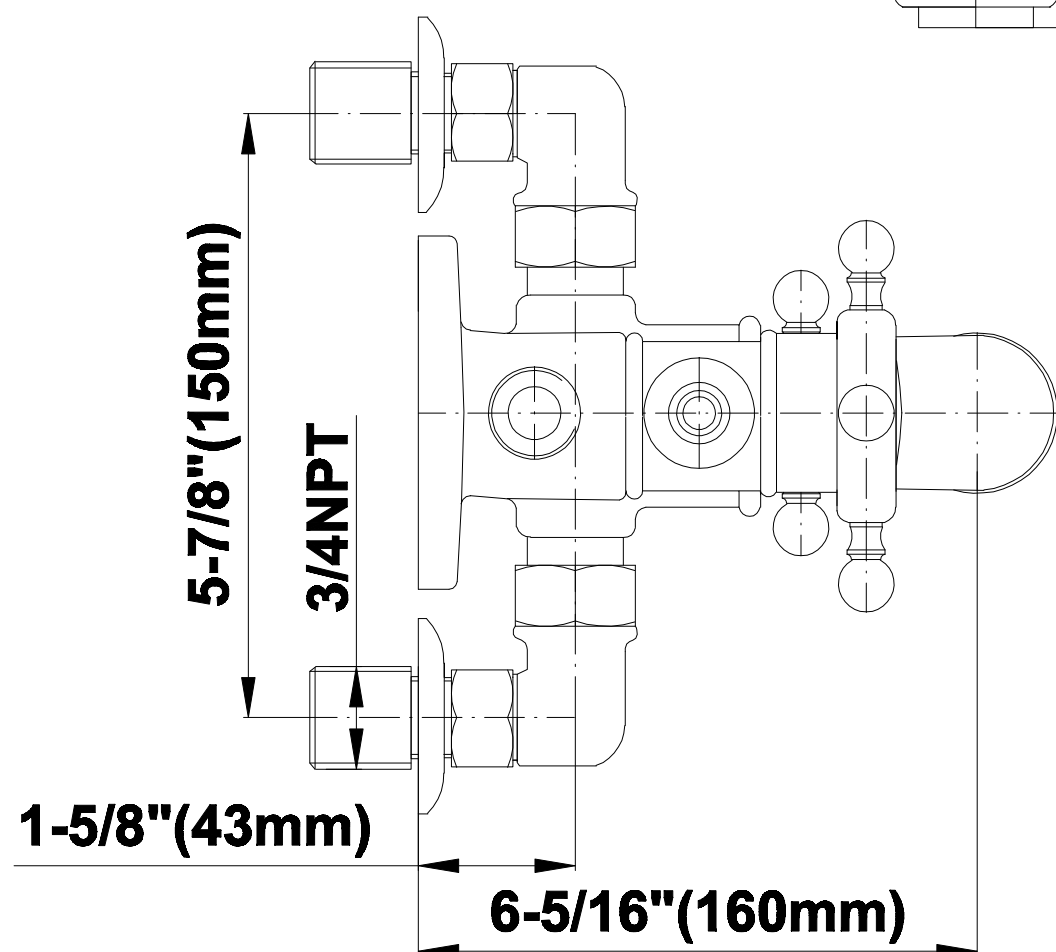

G-8910

Exposed Thermostatic Valve