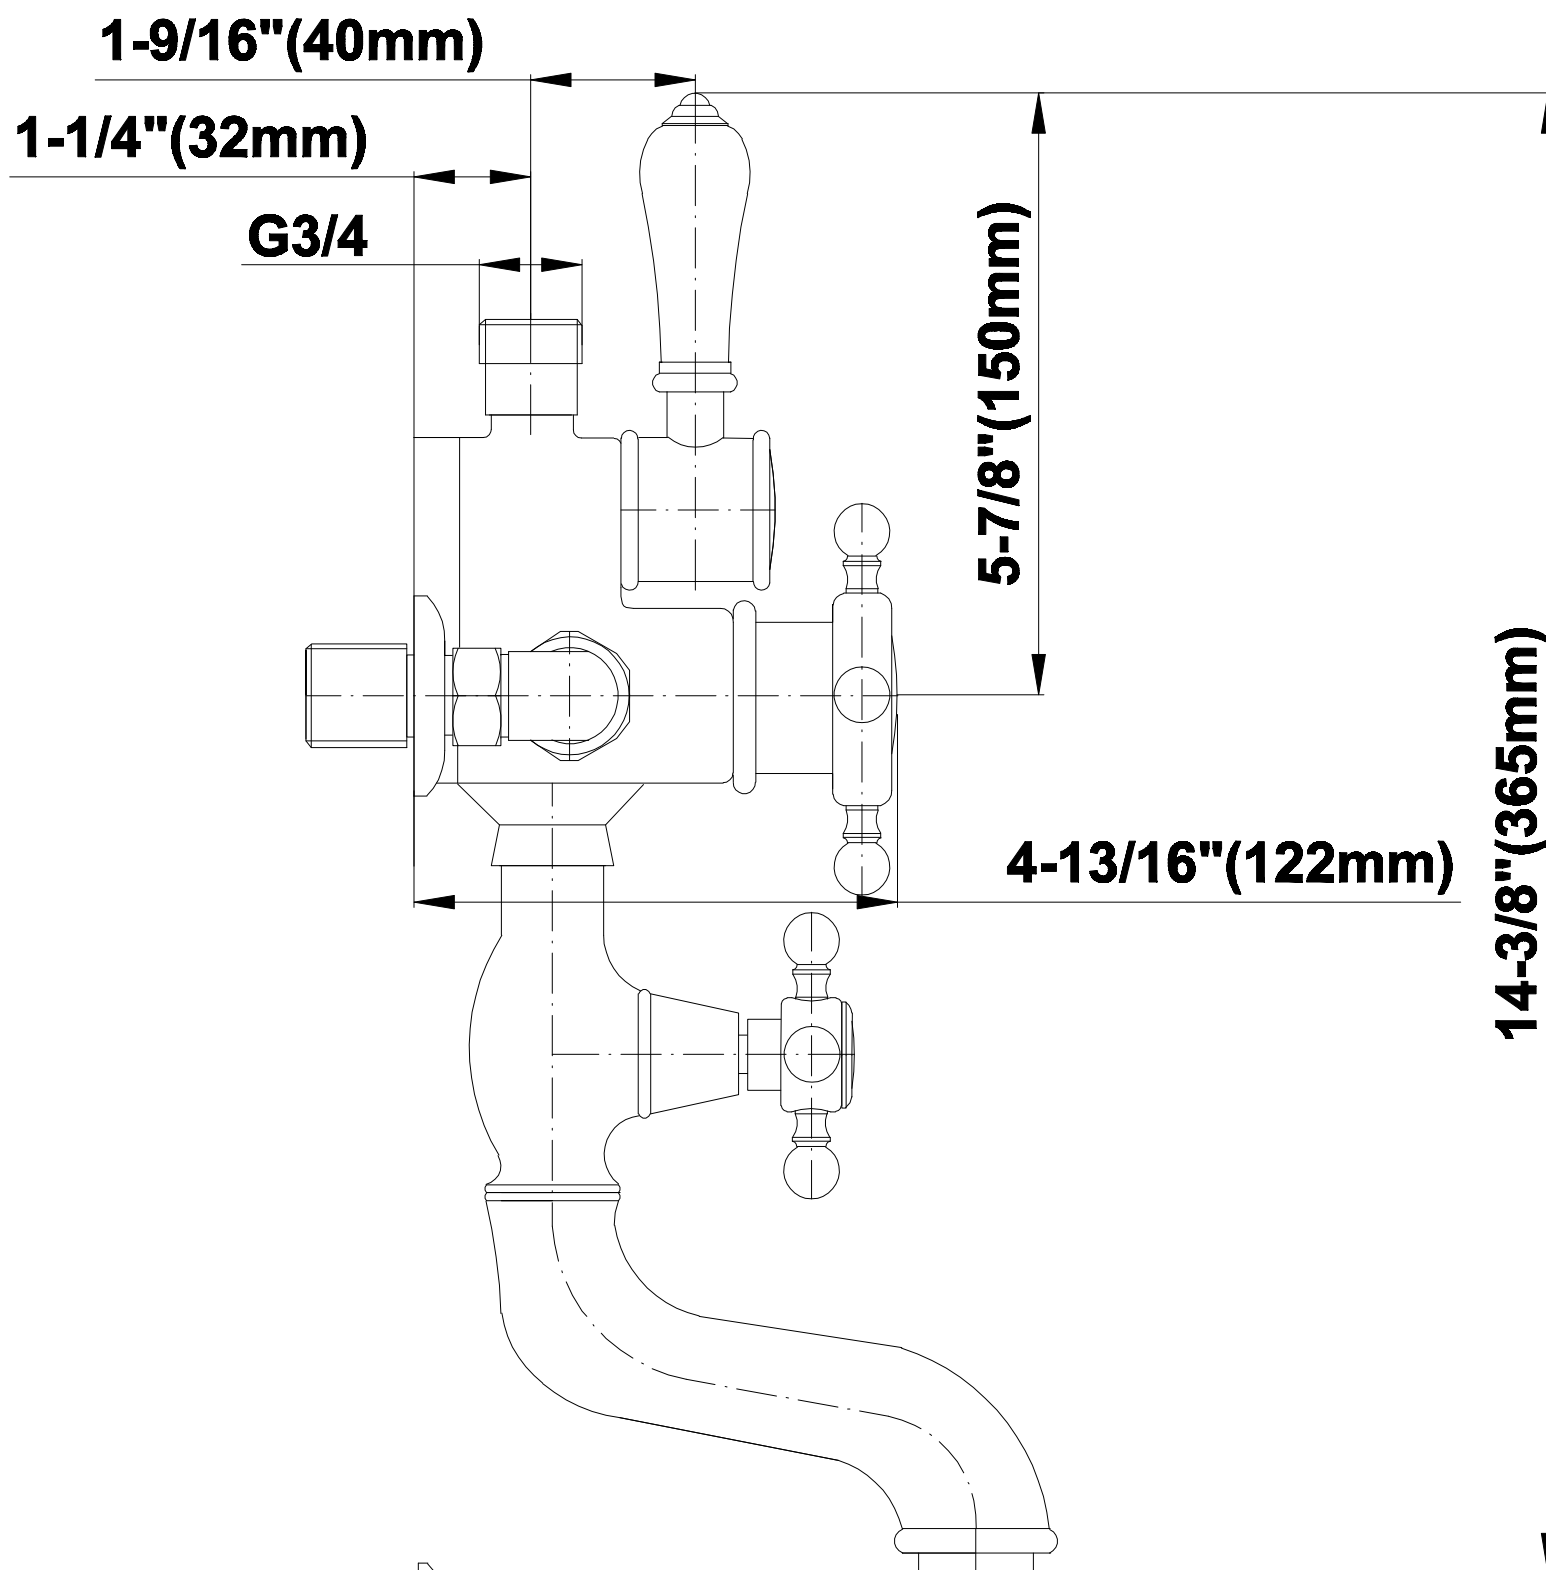

G-8910

Exposed Thermostatic Valve