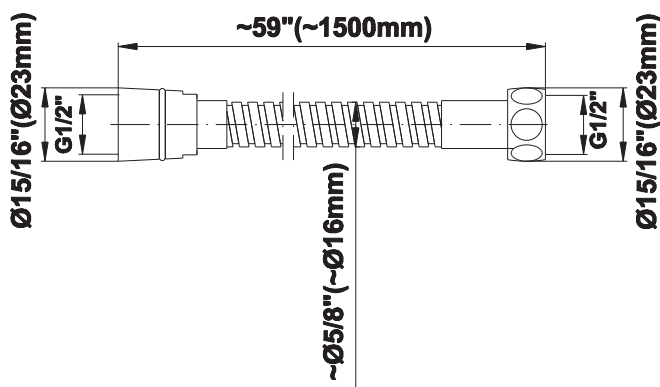

G-8605

Shower Components

59" Shower Hose

GRAFF®

Product Features

- Brass spiral flexible hose with conical nut

Warranty

- Limited lifetime warranty

For complete warranty information go to www.graff-designs.com/en-nam/warranty

Available Finishes

- Polished Chrome
  G-8605-PC
- Polished Nickel
  G-8605-PN
- Brushed Nickel
  G-8605-BNi
- Unfinished Brushed Brass*
  G-8605-UBB*
- Unfinished Brass*
  G-8605-UB*
- Matte Black*
  G-8605-MBK*
- Architectural Black*
  G-8605-BK*
- Architectural White*
  G-8605-WT*
- Olive Brass*
  G-8605-OB*
- Gunmetal*
  G-8605-GM*
- Vintage Brushed Brass*
  G-8605-VBB*
- Steelnox (Satin Nickel)
  G-8605-SN
- 24K Brushed Gold*
  G-8605-BAU*
- 24K Gold*
  G-8605-AU*
- Gunmetal Distressed*
  G-8605-GMD*

* Special order finish- call for availability

The measurements shown are for reference only. Products and specifications shown are subject to change without notice. Revised 7/2019

www.graff-designs.com | phone: 800-954-4723