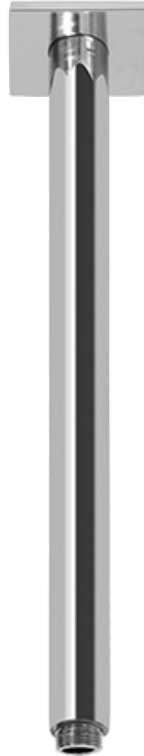

## Information

- 3/4" thermostatic valve and trim
- 3/4" stop/volume control valve (2 pieces)
- 8" showerhead with 12" ceiling-mounted shower arm
- Showerhead features no-clog, easy-clean spray nozzles
- Handshower set with wall-mounted slide bar and 59" hose
- Optional extension kit
- Flow rates: showerhead  $\leq 1.8$  max gpm, handshower  $\leq 1.5$  max gpm

**Finishes**

24K Gold

24K Brushed  
Gold

Architectural  
Black™

Matte Black

Polished  
Chrome

Polished  
Nickel

Steinox®  
(Satin Nickel)

## IMMERSION Series

SHOWER  
Stop/Volume Control Valve with  
Pass Through  
**G-8076**

**GRAFF®**

[www.graff-designs.com](http://www.graff-designs.com) | phone: 800-954-4723

SHOWER  
Contemporary 12" Ceiling Shower  
Arm  
**G-8542**

**GRAFF®**

**Information**

- Includes arm and solid square flange
- 1/2" NPT male thread inlet
- For use with all showerheads