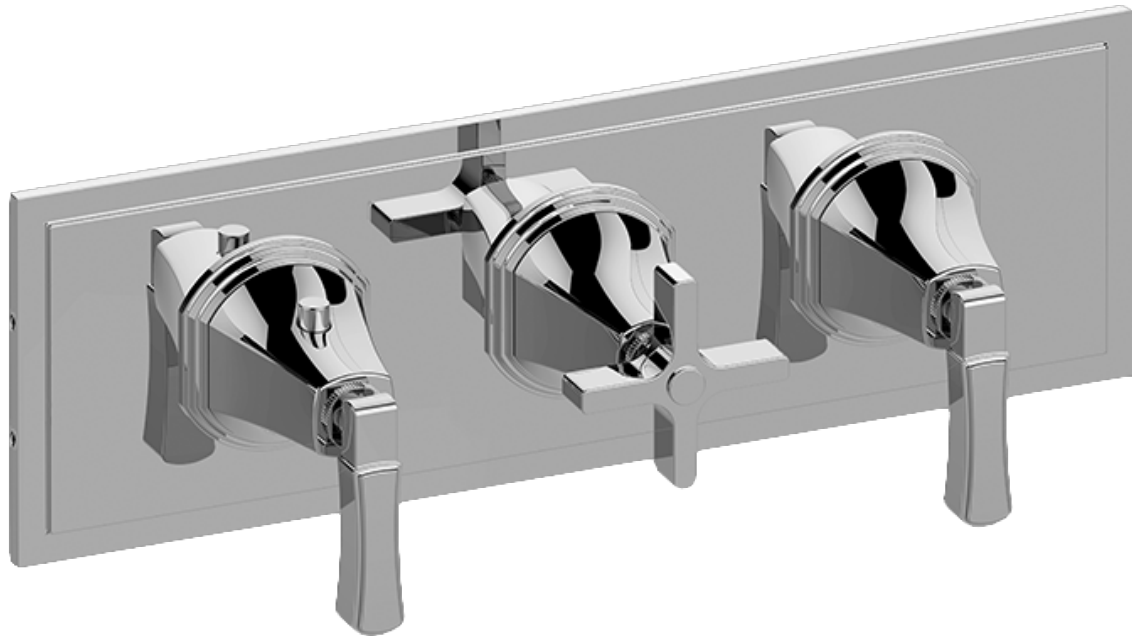

SHOWER
M-Series Valve Horizontal Trim
with Three Handles
G-8078H-2L1C-T

Information

- Three metal handles, decorative trim plate
- Use with M-Series rough valves
- ADA

Finishes