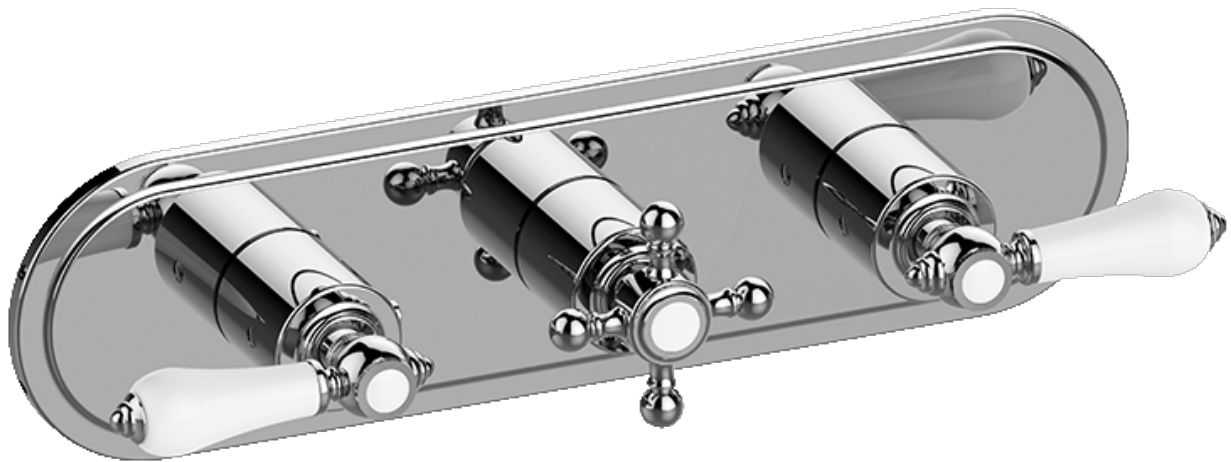

SHOWER
Canterbury M-Series Valve
Horizontal Trim with Three
Handles
G-8087H-ALC1C2-T

GRAFF[®]

Information

- Three metal handles, decorative trim plate
- Use with M-Series rough valves
- ALM15C2, ALM34C2, ALC1C2 handles should not be used with used with 2-way or 3-way diverter valve

Finishes

24K Gold

24K Brushed
Gold

Olive Bronze

Polished
Chrome

Polished
Nickel

Steelnox[®]
(Satin Nickel)

Vintage
Brushed Brass