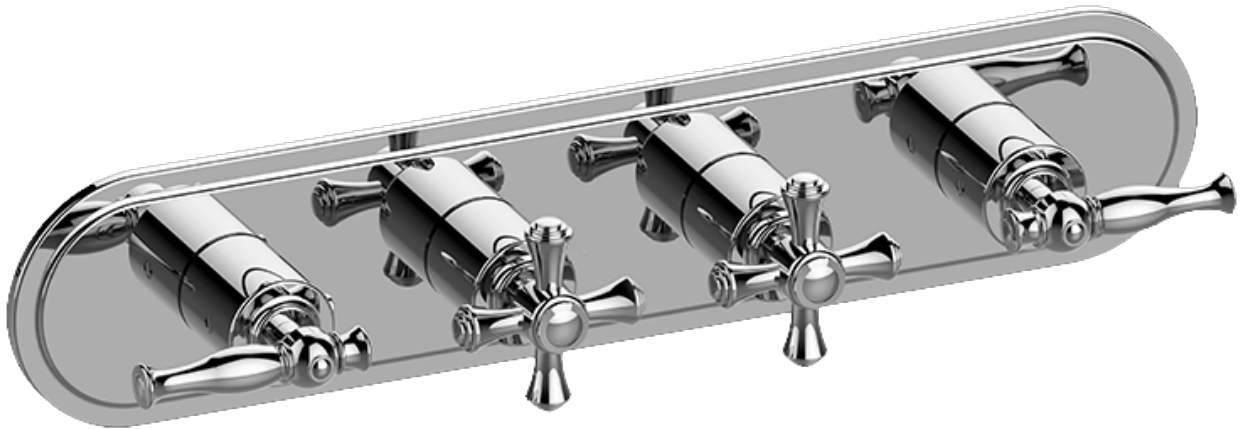

SHOWER  
Lauren M-Series Valve Horizontal  
Trim with Four Handles  
**G-8088H-ALM22C3-T**

**GRAFF®**

### Information

- Four metal handles, decorative trim plate
- Use with M-Series rough valves
- ALM22C3 handles should not be used with used with 2-way or 3-way diverter valve