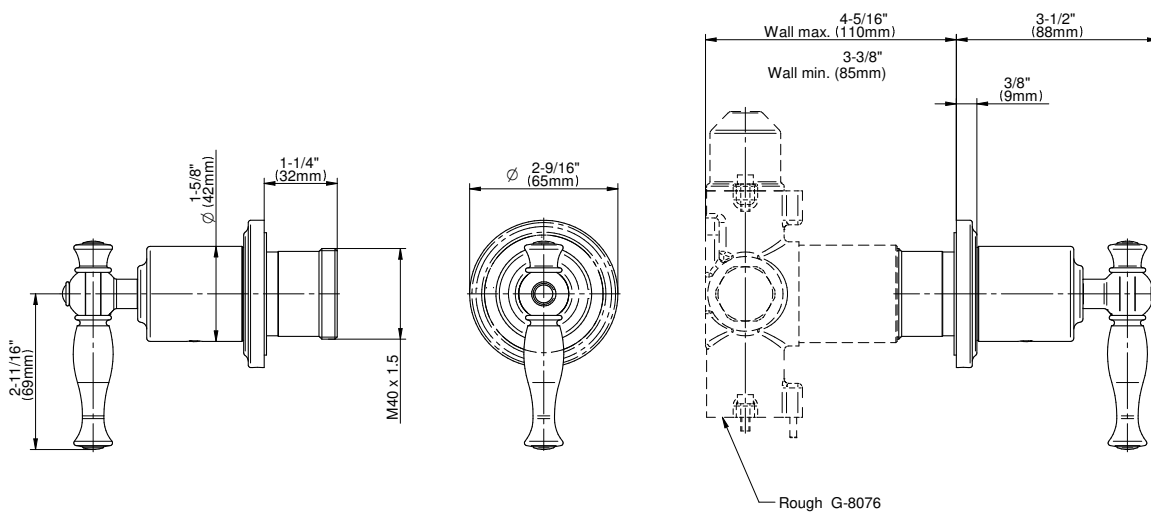

The measurements shown are for reference only. Products and specifications shown are subject to change without notice. Revised 8/2018.

www.graff-designs.com | phone: 800-954-4723