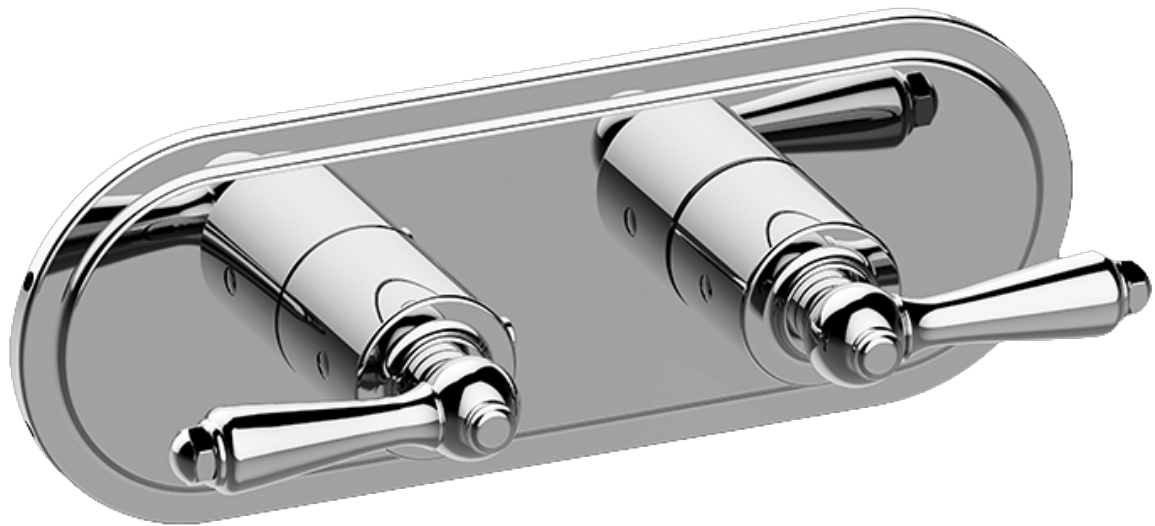

SHOWER
M-Series Valve Horizontal Trim
with Two Handles
G-8086H-LM48E0-T

Information

- Two metal handles, decorative trim plate
- Use with M-Series rough valves
- LM48E0 handles should not be used with 2-way or 3-way diverter valves
- ADA