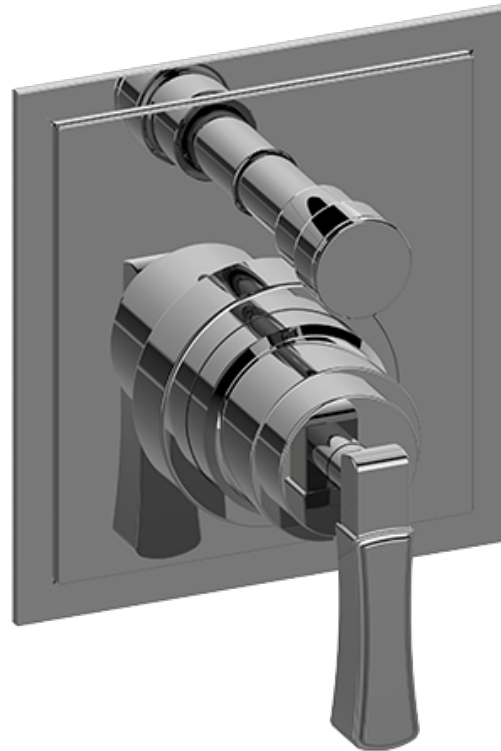

### Product Features

- Anti-scald protection
- 1/2" universal inlets/outlets with male threads
- Built-in service stops
- Push-button diverter
- For use with tub & shower configuration
- Supplied with protective plastic guard

[www.graff-faucets.com](http://www.graff-faucets.com) | phone: 800-954-4723

SHOWER  
 Finezza Pressure Balancing Valve  
 Trim Plate with Handle and  
 Diverter  
**G-7085-LM47S-T**

**Information**

- Single metal handle and decorative trim plate
- Includes push-button diverter
- Use with G-7055 Pressure Balancing rough valve
- ADA