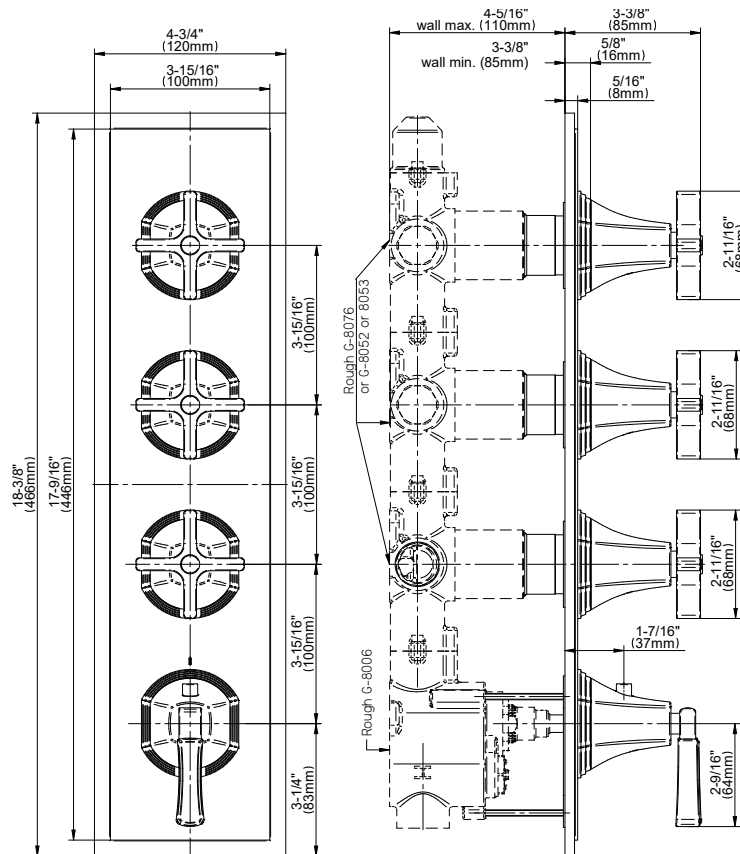

G-8079-1L3C-T

Finezza UNO Collection

Thermostatic 4-Hole Trim Plate and Handle

GRAFF®
CUTTING EDGE DESIGN

Product Features

- Four metal handles
- Decorative trim plate
- Use with G-8006 and G-8076 or G-8077 or G-8052 or G-8053 thermostatic rough valves
- To complete package, you must order rough valves

Available Finishes

- Polished Chrome
  G-8079-1L3C-PC-T
- Brushed Nickel
  G-8079-1L3C-BNi-T
- Polished Nickel
  G-8079-1L3C-PN-T
- Olive Bronze™
  G-8079-1L3C-OB-T

Warranty

- Limited lifetime warranty

For complete warranty information go to: www.graff-faucets.com/en/info/faqs

The measurements shown are for reference only. Products and specifications shown are subject to change without notice. Revised 5/2017

www.graff-faucets.com | phone: 800-954-4723