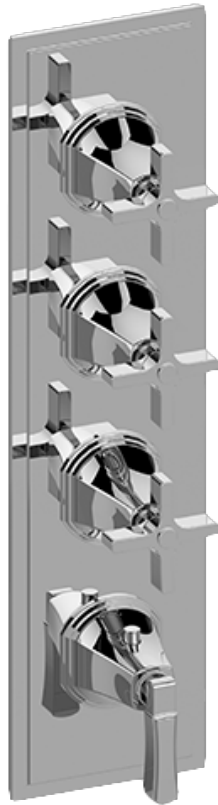

SHOWER
 Finezza UNO Thermostatic 4-Hole
 Trim Plate and Handle
G-8079-1L3C-T

Information

- Four metal handles
- Decorative trim plate
- Use with G-8006 and G-8076 or G-8077 or G-8052 or G-8053 thermostatic rough valves
- To complete package, you must order rough valves

Finishes

G-8079-1L3C-T

Finezza UNO Collection

Thermostatic 4-Hole Trim Plate and Handle

GRAFF[®]
CUTTING EDGE DESIGN

Product Features

- Four metal handles
- Decorative trim plate
- Use with G-8006 and G-8076 or G-8077 or G-8052 or G-8053 thermostatic rough valves
- To complete package, you must order rough valves

Available Finishes

- Polished Chrome
G-8079-1L3C-PC-T
- Brushed Nickel
G-8079-1L3C-BNi-T
- Polished Nickel
G-8079-1L3C-PN-T
- Olive Bronze™
G-8079-1L3C-OB-T

Warranty

- Limited lifetime warranty

For complete warranty information go to: www.graff-faucets.com/en/info/faqs