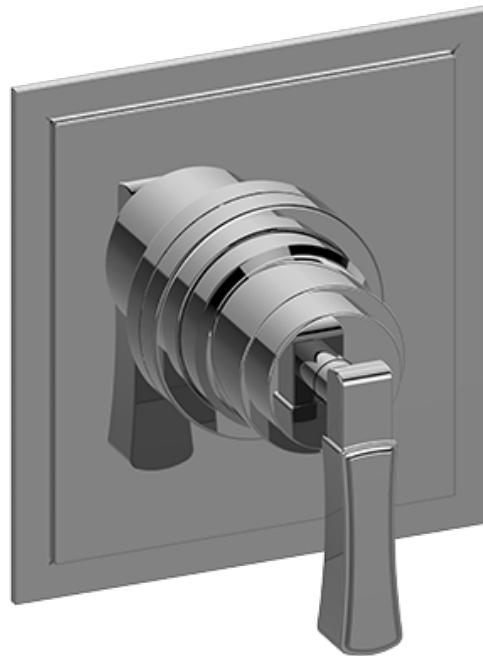

SHOWER
 Finezza Pressure Balancing Valve
 Trim Plate with Handle
G-7045-LM47S-T

Information

- Single metal handle and decorative trim plate
- Use with G-7005 Pressure Balancing rough valve
- ADA

Finishes

G-7045-LM47S-T

Finezza Collection

Pressure Balancing Valve Trim Plate with Handle

GRAFF[®]
CUTTING EDGE DESIGN

Product Features

- Single metal handle and decorative trim plate
- Use with G-7005 Pressure Balancing rough valve