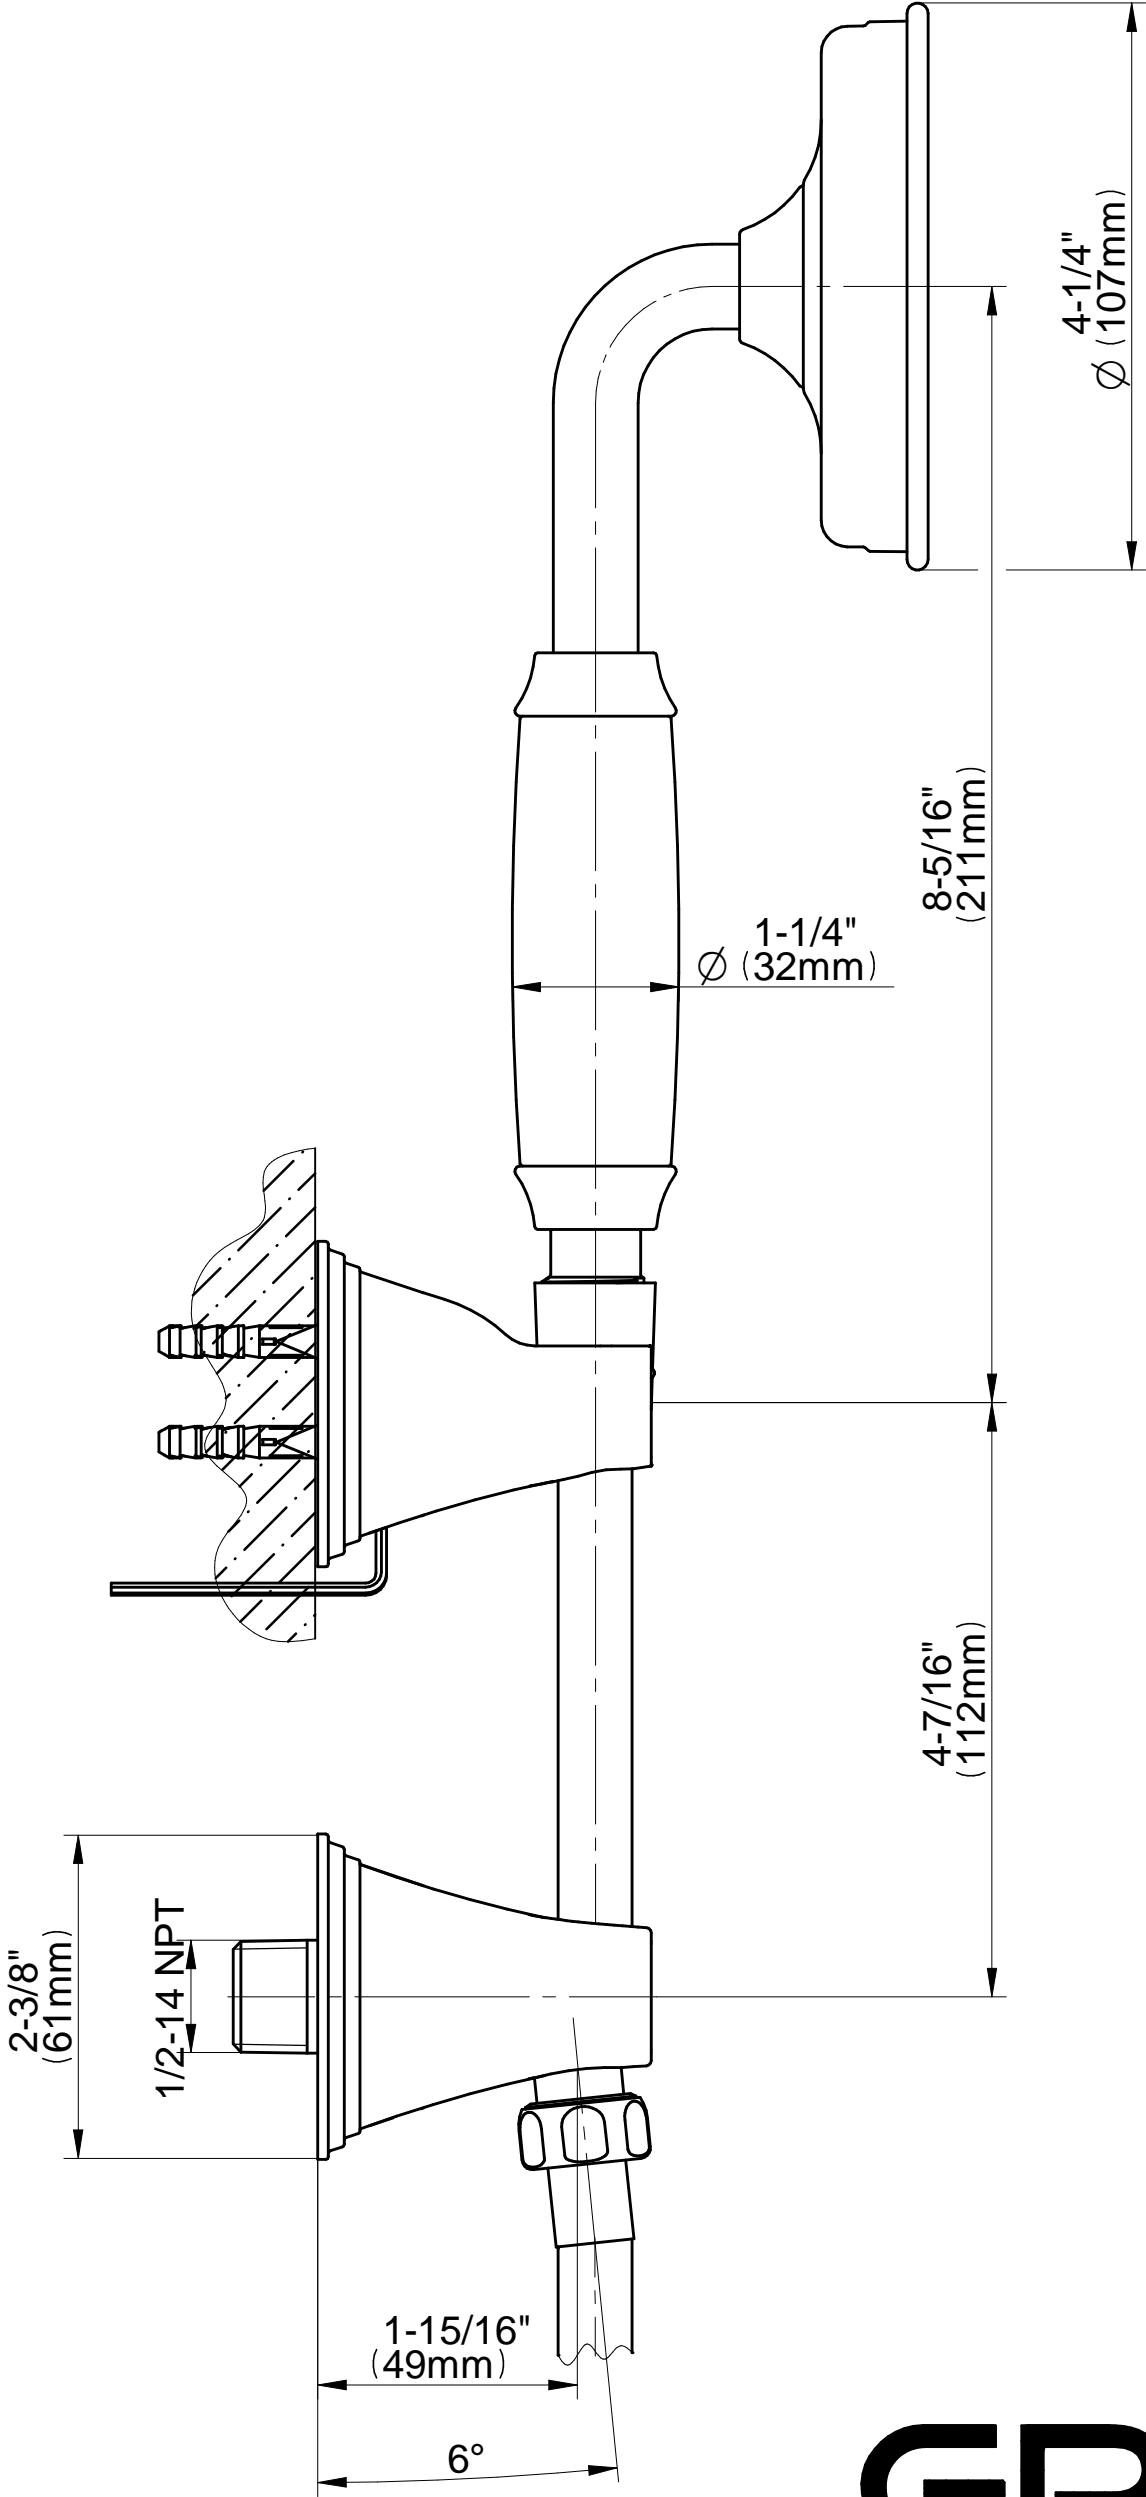

G-8669

FINEZZA UNO Series