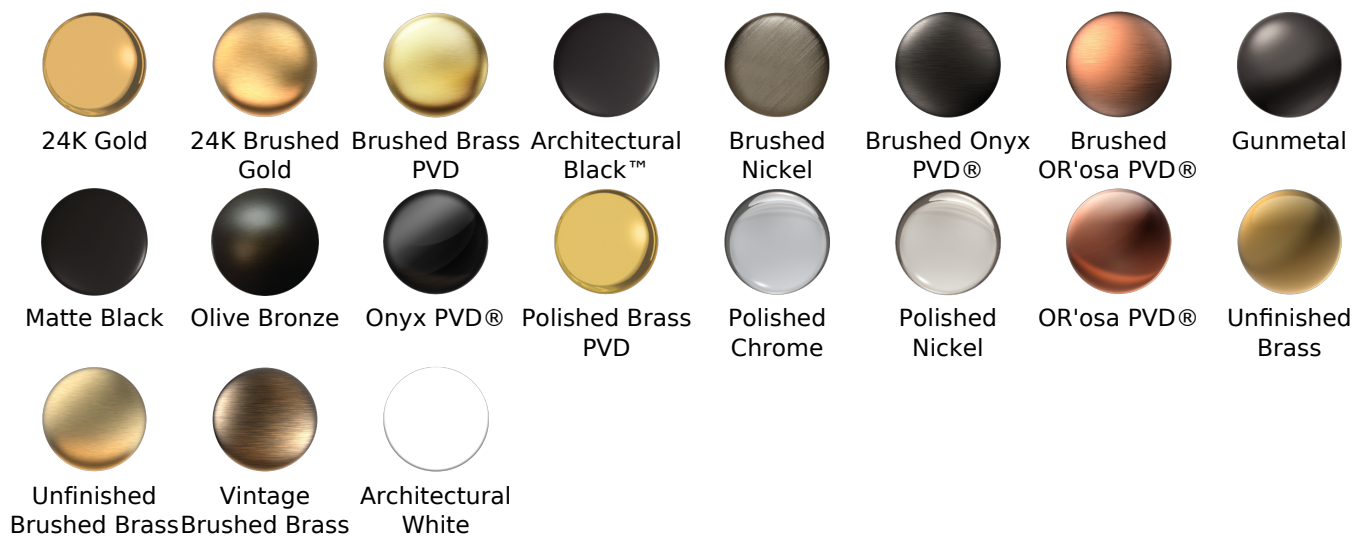

SHOWER
Finezza UNO Wall Bracket for
Handshower
G-8652

GRAFF®

Information

- Solid brass construction

Finishes