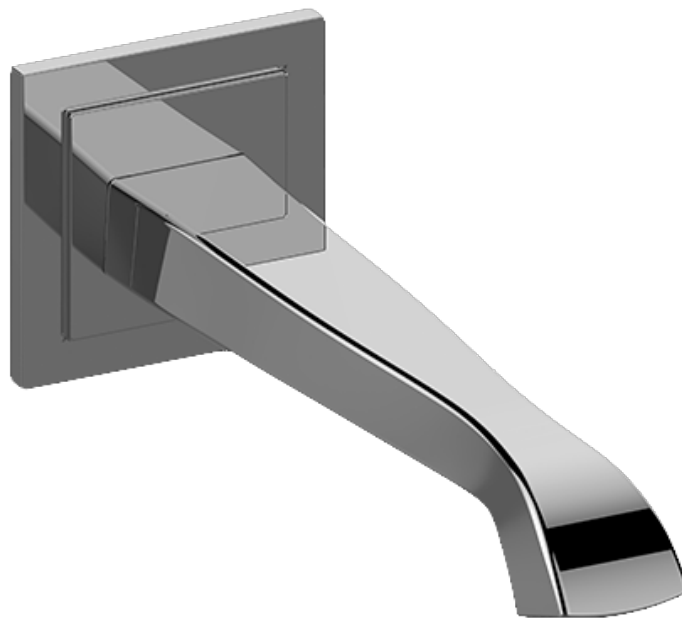

SHOWER  
8" Finezza Tub Spout  
**G-6865**

**GRAFF®**

**Information**

- Includes spout ring
- 1/2" NPT male thread inlet
- Tub spout flow rate ~ 12.4 gpm @60 psi
- Matches Finezza UNO and Finezza DUE Collections

**Finishes**

# G-6865

Finezza Collection  
8" Finezza Tub Spout

## Product Features

- Includes spout ring
- 1/2" NPT female thread inlet
- Matches Finezza UNO and Finezza DUE Collections
- Tub spout flow rate ~ 12.4 gpm @60 psi