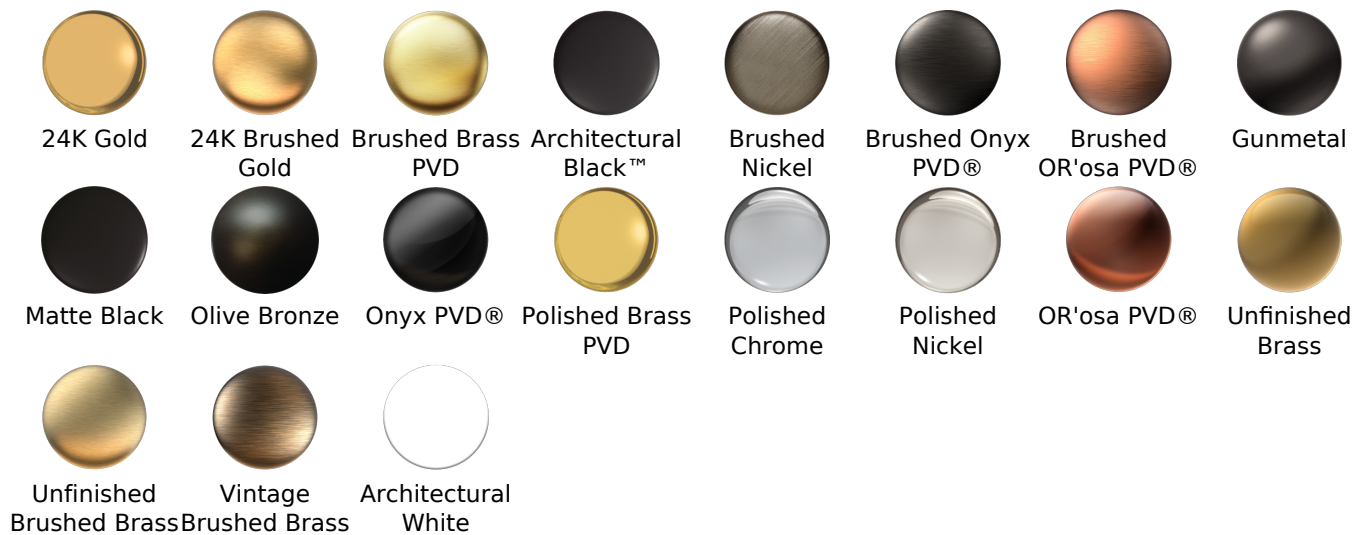

**Finishes**

## Available Finishes

- Polished Chrome  
G-6865-PC
- Brushed Nickel  
G-6865-BNi
- Polished Nickel  
G-6865-PN
- Olive Bronze  
G-6865-OB
- Unfinished Brass\*  
G-6865-UB\*
- Gold\*  
G-6865-AU\*
- Brushed Gold\*  
G-6865-BAU\*