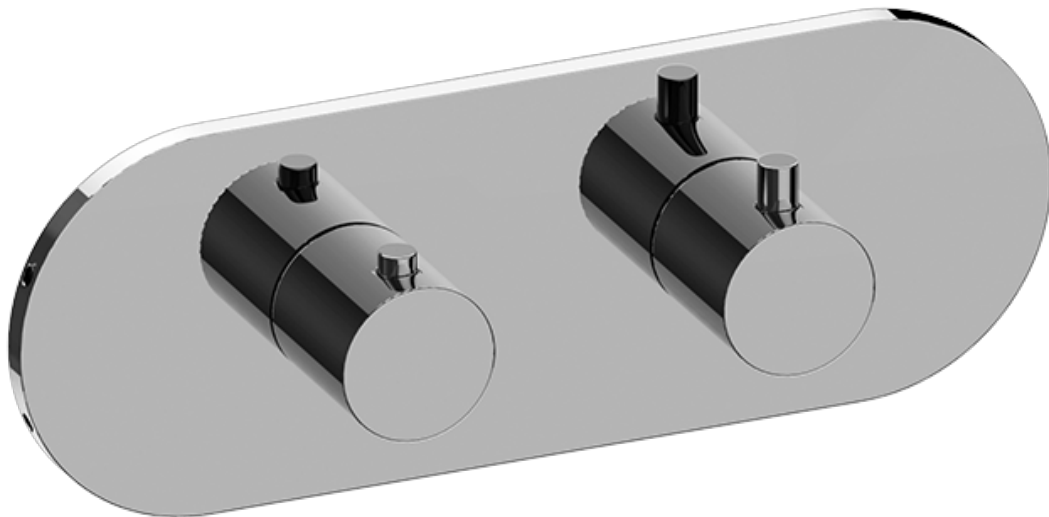

SHOWER  
M-Series Round Horizontal  
Thermostatic 2-Hole Trim Plate  
and Handle  
**G-8047H-RH0-T**

**Information**

- Two metal handles
- Decorative trim plate
- Use with G-8006 and G-8076 or G-8077 or G-8052 or G-8053 thermostatic rough valves
- To complete package, you must order rough valves

**Finishes**