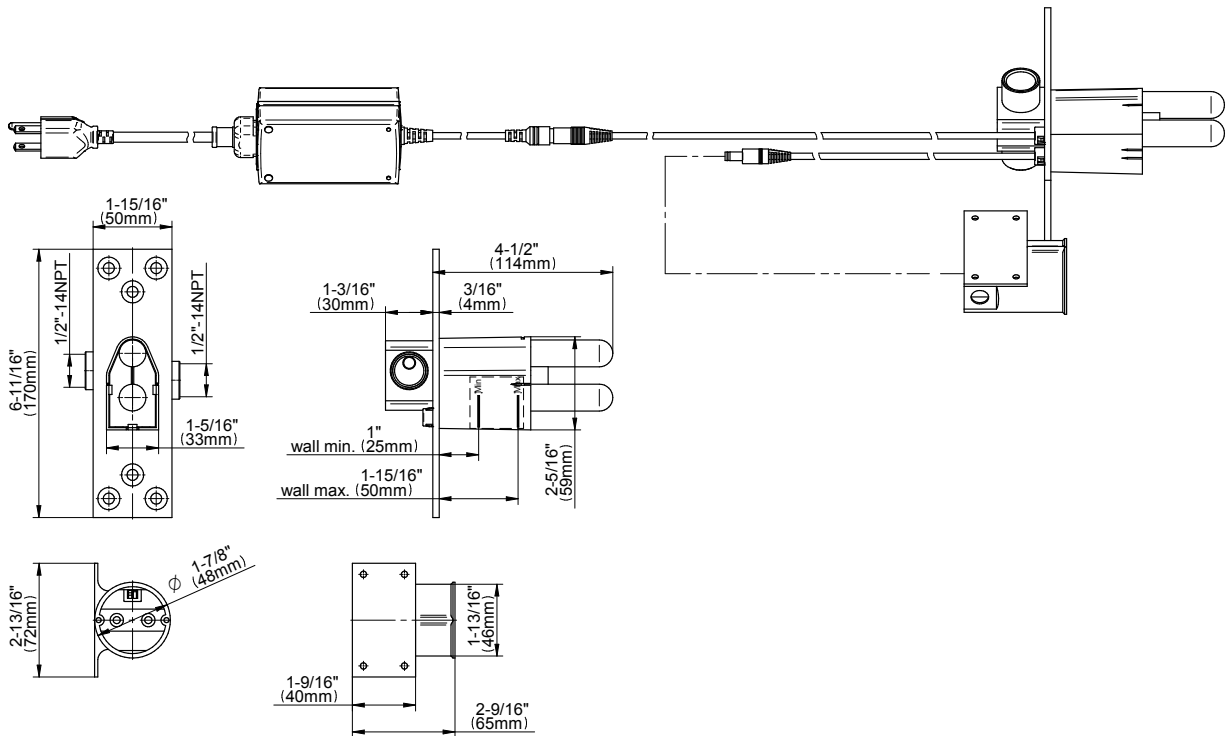

The measurements shown are for reference only. Products and specifications shown are subject to change without notice. Revised 8/2016.

www.graff-faucets.com | phone: 800-954-4723