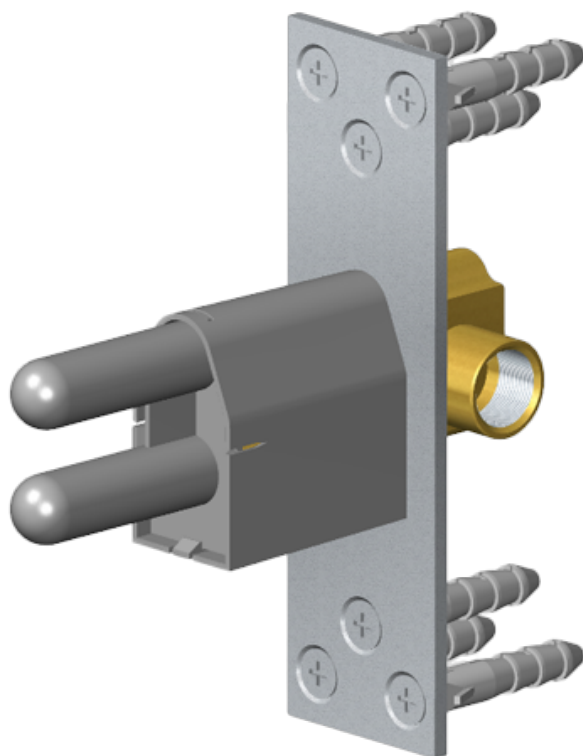

SHOWER
Amētis Ring Rough
G-8765

GRAFF[®]

G-8765

Ametis Collection

Ametis Ring Rough (Rough Only)

Product Features

- Complete rough for Ametis Ring G-8760-**

Warranty