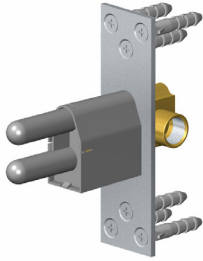

SHOWER
Amētis Ring Rough
G-8765

GRAFF[®]

G-8765

Ametis Collection

Ametis Ring Rough (Rough Only)

Product Features

- Complete rough for Ametis Ring G-8760-**

Warranty