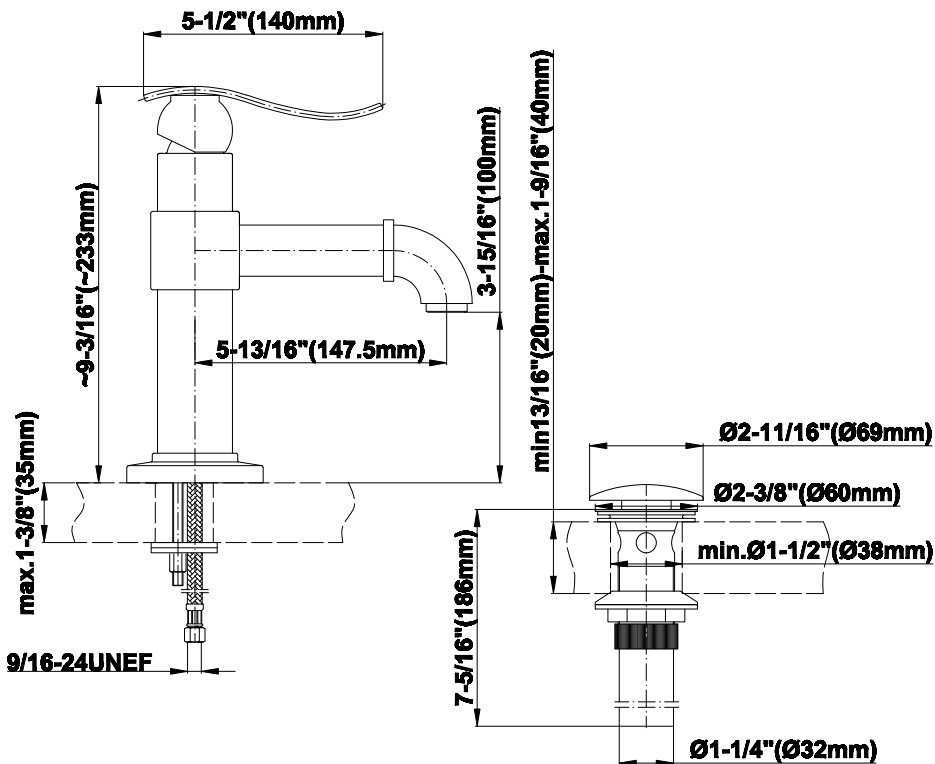

Code Compliance

- ADA
- CALGreen

Warranty

- Limited lifetime warranty

For complete warranty information go to <http://www.graff-designs.com/en/info/faqs>