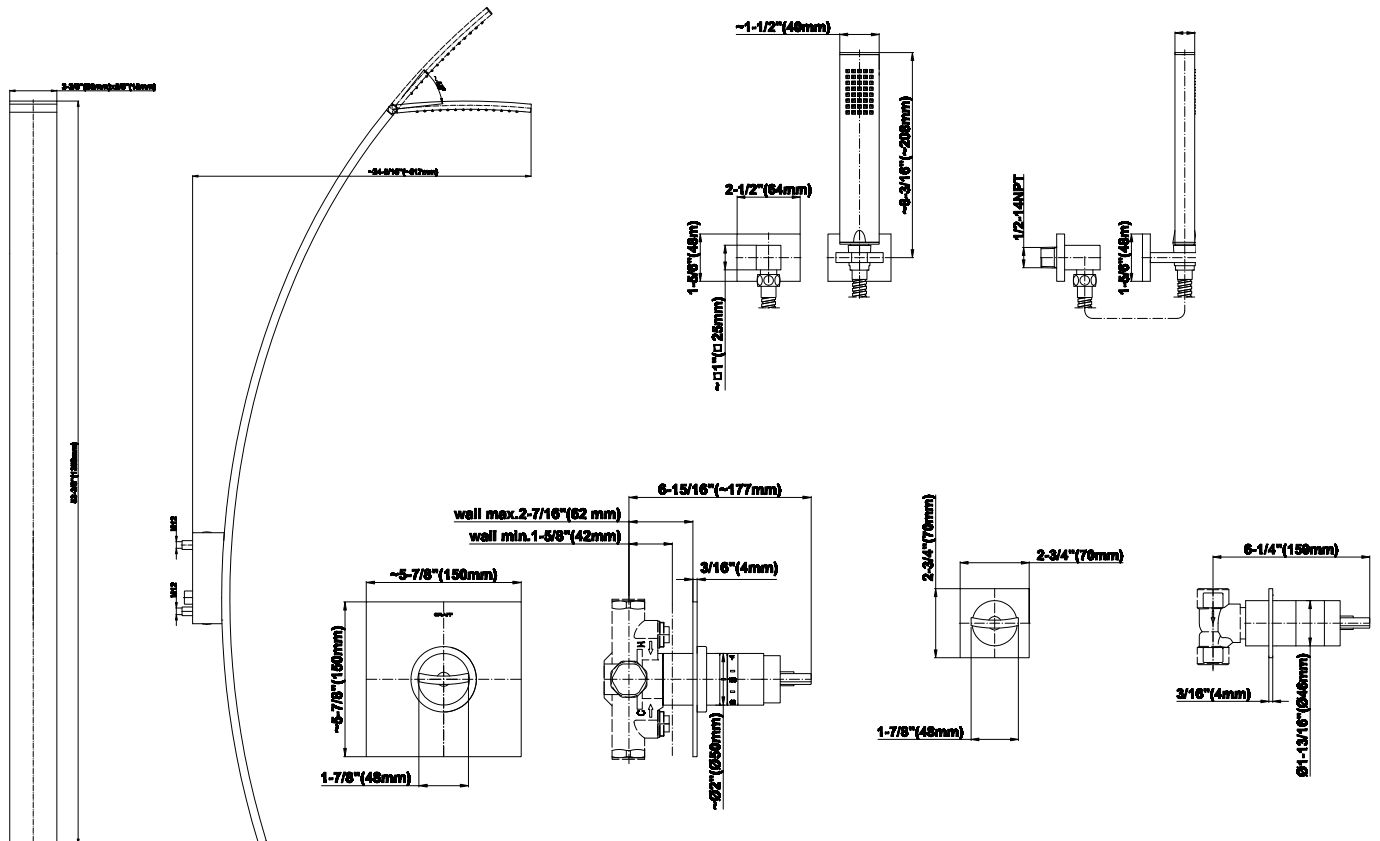

The measurements shown are for reference only. Products and specifications shown are subject to change without notice. Revised 08/2016.

www.graff-faucets.com | phone: 800-954-4723