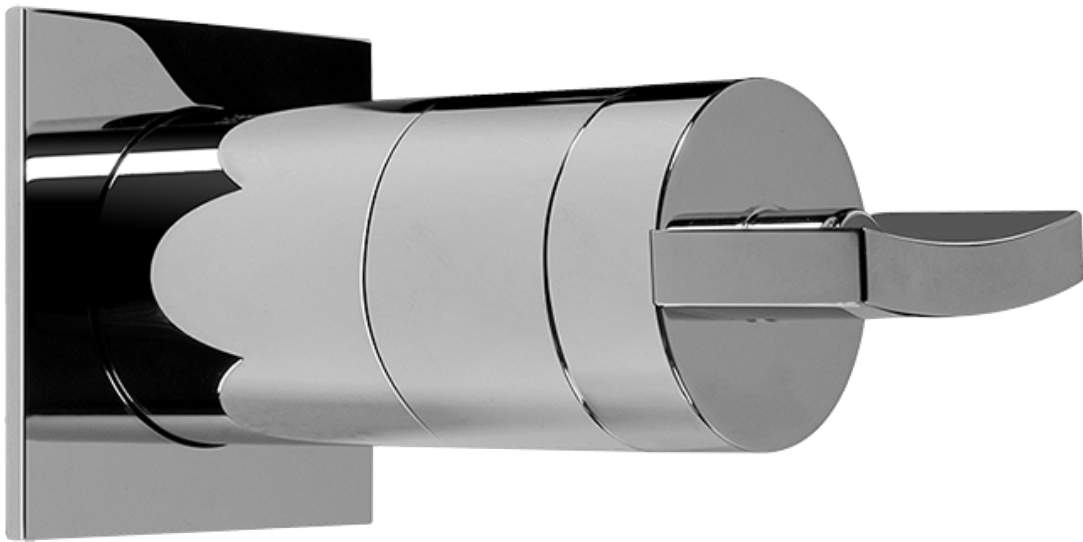

Finishes

Polished
Chrome

Steelnox®
(Satin Nickel)

SHOWER
Sade/Targa/Luna SOLID Trim Plate
w/Handle
G-8041-C14S-T

GRAFF®

Information

- Single metal handle
- Decorative trim plate
- Use with G-8000 or G-8005 thermostatic rough valve
- To complete package, you must order rough valve

Finishes

Polished
Chrome

Steelnox®
(Satin Nickel)

G-8041

SHOWER
Rough
G-8075

GRAFF®

Information

- 3/4" universal inlets/outlets with female threads
- Supplied with protective plastic cover

Finishes

Polished
Chrome

Steelnix®
(Satin Nickel)

SHOWER
Targa, Sade, & Luna SOLID Trim
Plate w/Handle
G-8095-C14S-T

GRAFF®

Information

- Single metal handle
- Decorative trim plate
- Use with G-8070 or G-8075 thermostatic stop/volume control rough valve
- To complete package, you must order rough valve

Finishes

Polished
Chrome

Steelnox®
(Satin Nickel)

G-8095

SHOWER
59" Shower Hose
G-8605

GRAFF®

Information

- Brass spiral flexible hose with conical nut