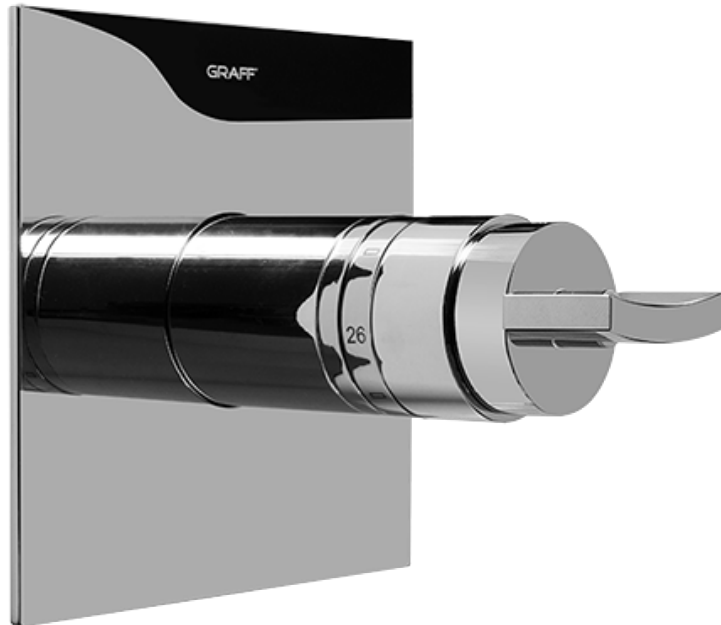

www.graff-faucets.com | phone: 800-954-4723

SHOWER
Rough
G-8005

GRAFF®

Information

- 18.4 gpm @ 60 psi
- 3/4" universal inlets/outlets with female threads
- Built-in service stops
- Complete serviceability from front of all units
- Supplied with protective plastic cover
- Thermostatic valve uses a paraffin wax cartridge

Finishes

Polished
Chrome

Steelnox®
(Satin Nickel)

SHOWER
Sade/Targa/Luna SOLID Trim Plate
w/Handle
G-8041-C14S-T

GRAFF®

Information

- Single metal handle
- Decorative trim plate
- Use with G-8000 or G-8005 thermostatic rough valve
- To complete package, you must order rough valve

Finishes

Polished
Chrome

Steelnox®
(Satin Nickel)

G-8041

SHOWER
Rough
G-8075

GRAFF®

Information

- 3/4" universal inlets/outlets with female threads
- Supplied with protective plastic cover

Finishes

Polished
Chrome

Steelnix®
(Satin Nickel)

SHOWER
Targa, Sade, & Luna SOLID Trim
Plate w/Handle
G-8095-C14S-T

GRAFF®

Information

- Single metal handle
- Decorative trim plate
- Use with G-8070 or G-8075 thermostatic stop/volume control rough valve
- To complete package, you must order rough valve