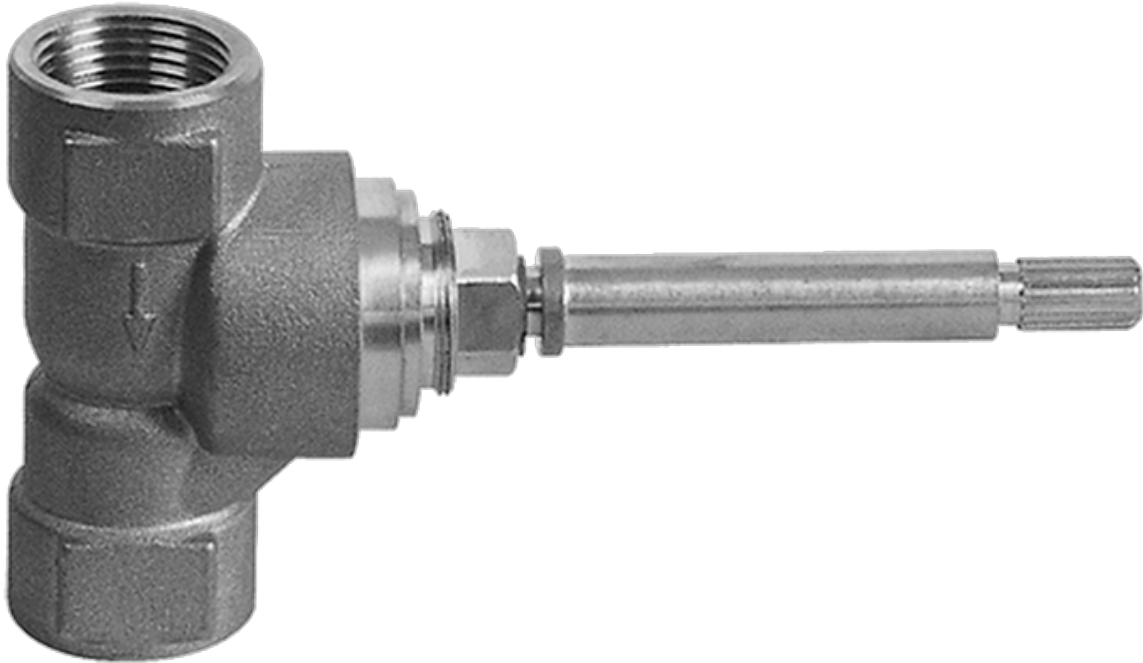

Finishes

Polished
Chrome

Steelnox®
(Satin Nickel)

SHOWER
Sade/Targa/Luna SOLID Trim Plate
w/Handle
G-8041-C14S-T

GRAFF®

Information

- Single metal handle
- Decorative trim plate
- Use with G-8000 or G-8005 thermostatic rough valve
- To complete package, you must order rough valve

Finishes

Polished
Chrome

Steelnox®
(Satin Nickel)

G-8041

SHOWER
Rough
G-8075

GRAFF®

Information

- 3/4" universal inlets/outlets with female threads
- Supplied with protective plastic cover

Finishes

Polished
Chrome

Steelnix®
(Satin Nickel)

SHOWER
Targa, Sade, & Luna SOLID Trim
Plate w/Handle
G-8095-C14S-T

GRAFF®

Information

- Single metal handle
- Decorative trim plate
- Use with G-8070 or G-8075 thermostatic stop/volume control rough valve
- To complete package, you must order rough valve

Finishes

Polished
Chrome

Steelnox®
(Satin Nickel)

G-8095

SHOWER
59" Shower Hose
G-8605

GRAFF®

Information

- Brass spiral flexible hose with conical nut