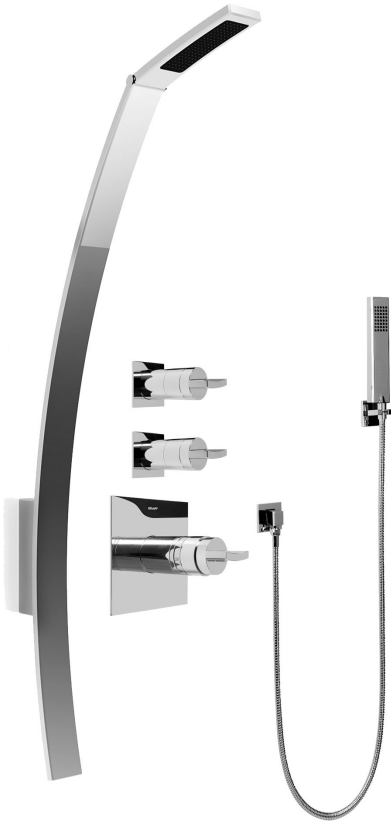

SHOWER
Luna Thermostatic Shower Set
w/Handshower (Rough & Trim)
GF2.020A-C14S

GRAFF®

Information

- Thermostatic Showerhead Flow Rate 2.1 gpm @ 60 psi
- Handshower Flow Rate 1.5 gpm @ 60 psi
- Contemporary Square Showerhead and Handshower Flow Rate 4.2 gpm @ 60 psi

GF2.020A-C14S

Luna Collection

Luna Thermostatic Shower Set w/Handshower (Rough & Trim)

GRAFF®

CUTTING EDGE DESIGN

Product Features

- Thermostatic showerhead flow rate 2.1 gpm @ 60 psi
- Handshower flow rate 1.5 gpm @ 60 psi
- Contemporary square showerhead and handshower flow rate 4.2 gpm @ 60 psi

www.graff-faucets.com | phone: 800-954-4723

SHOWER
Rough
G-8005

GRAFF®

Information

- 18.4 gpm @ 60 psi
- 3/4" universal inlets/outlets with female threads
- Built-in service stops
- Complete serviceability from front of all units
- Supplied with protective plastic cover
- Thermostatic valve uses a paraffin wax cartridge

Finishes

Polished
Chrome

Steelnox®
(Satin Nickel)

SHOWER
Sade/Targa/Luna SOLID Trim Plate
w/Handle
G-8041-C14S-T

GRAFF®

Information

- Single metal handle
- Decorative trim plate
- Use with G-8000 or G-8005 thermostatic rough valve
- To complete package, you must order rough valve