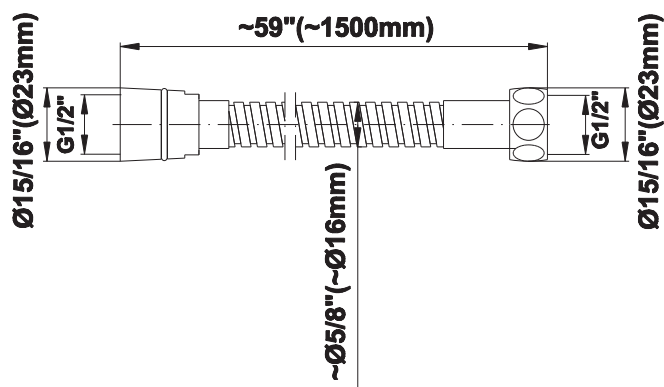

Product Features

- Brass spiral flexible hose with conical nut

Warranty

- Limited lifetime warranty

For complete warranty information go to www.graff-designs.com/en-nam/warranty

Available Finishes

- Polished Chrome
  G-8605-PC
- Polished Nickel
  G-8605-PN
- Brushed Nickel
  G-8605-BNi
- Unfinished Brushed Brass*
  G-8605-UBB*
- Unfinished Brass*
  G-8605-UB*
- Matte Black*
  G-8605-MBK*
- Architectural Black*
  G-8605-BK*
- Architectural White*
  G-8605-WT*
- Olive Brass*
  G-8605-OB*
- Gunmetal*
  G-8605-GM*
- Vintage Brushed Brass*
  G-8605-VBB*
- Steelnox (Satin Nickel)
  G-8605-SN
- 24K Brushed Gold*
  G-8605-BAU*
- 24K Gold*
  G-8605-AU*
- Gunmetal Distressed*
  G-8605-GMD*

* Special order finish- call for availability