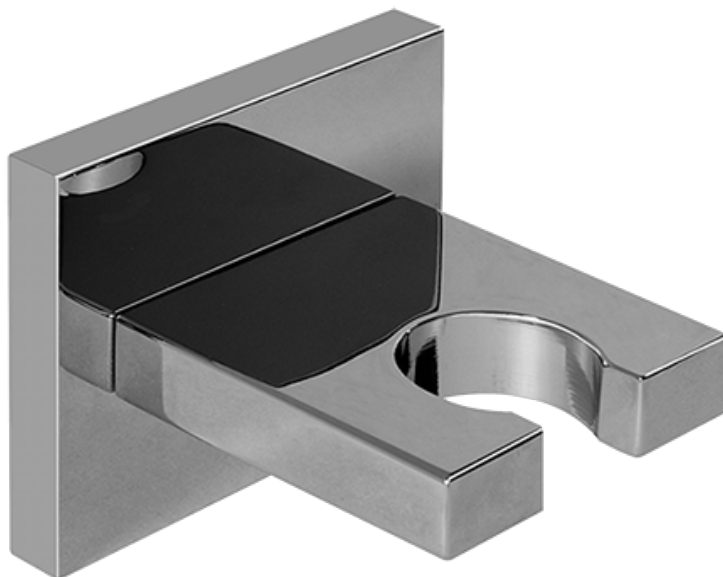

Finishes

Polished
Chrome

Steelnox®
(Satin Nickel)

SHOWER
Sade/Targa/Luna SOLID Trim Plate
w/Handle
G-8041-C14S-T

GRAFF®

Information

- Single metal handle
- Decorative trim plate
- Use with G-8000 or G-8005 thermostatic rough valve
- To complete package, you must order rough valve

Finishes

Polished
Chrome

Steelnox®
(Satin Nickel)

G-8095

SHOWER
59" Shower Hose
G-8605

GRAFF®

Information

- Brass spiral flexible hose with conical nut

* Special order finish- call for availability

SHOWER
Contemporary Square Wall
Bracket for Handshower
G-8632

GRAFF®

Information

- Solid brass construction

Finishes

Polished
Chrome

Steelnox®
(Satin Nickel)

G-8632

Contemporary Square Wall Bracket for Handshower

Product Features

- Solid brass construction

Available Finishes

- Polished Chrome
G-8632-PC
- Steelnox[®]
G-8632-SN

Warranty

- Limited lifetime warranty