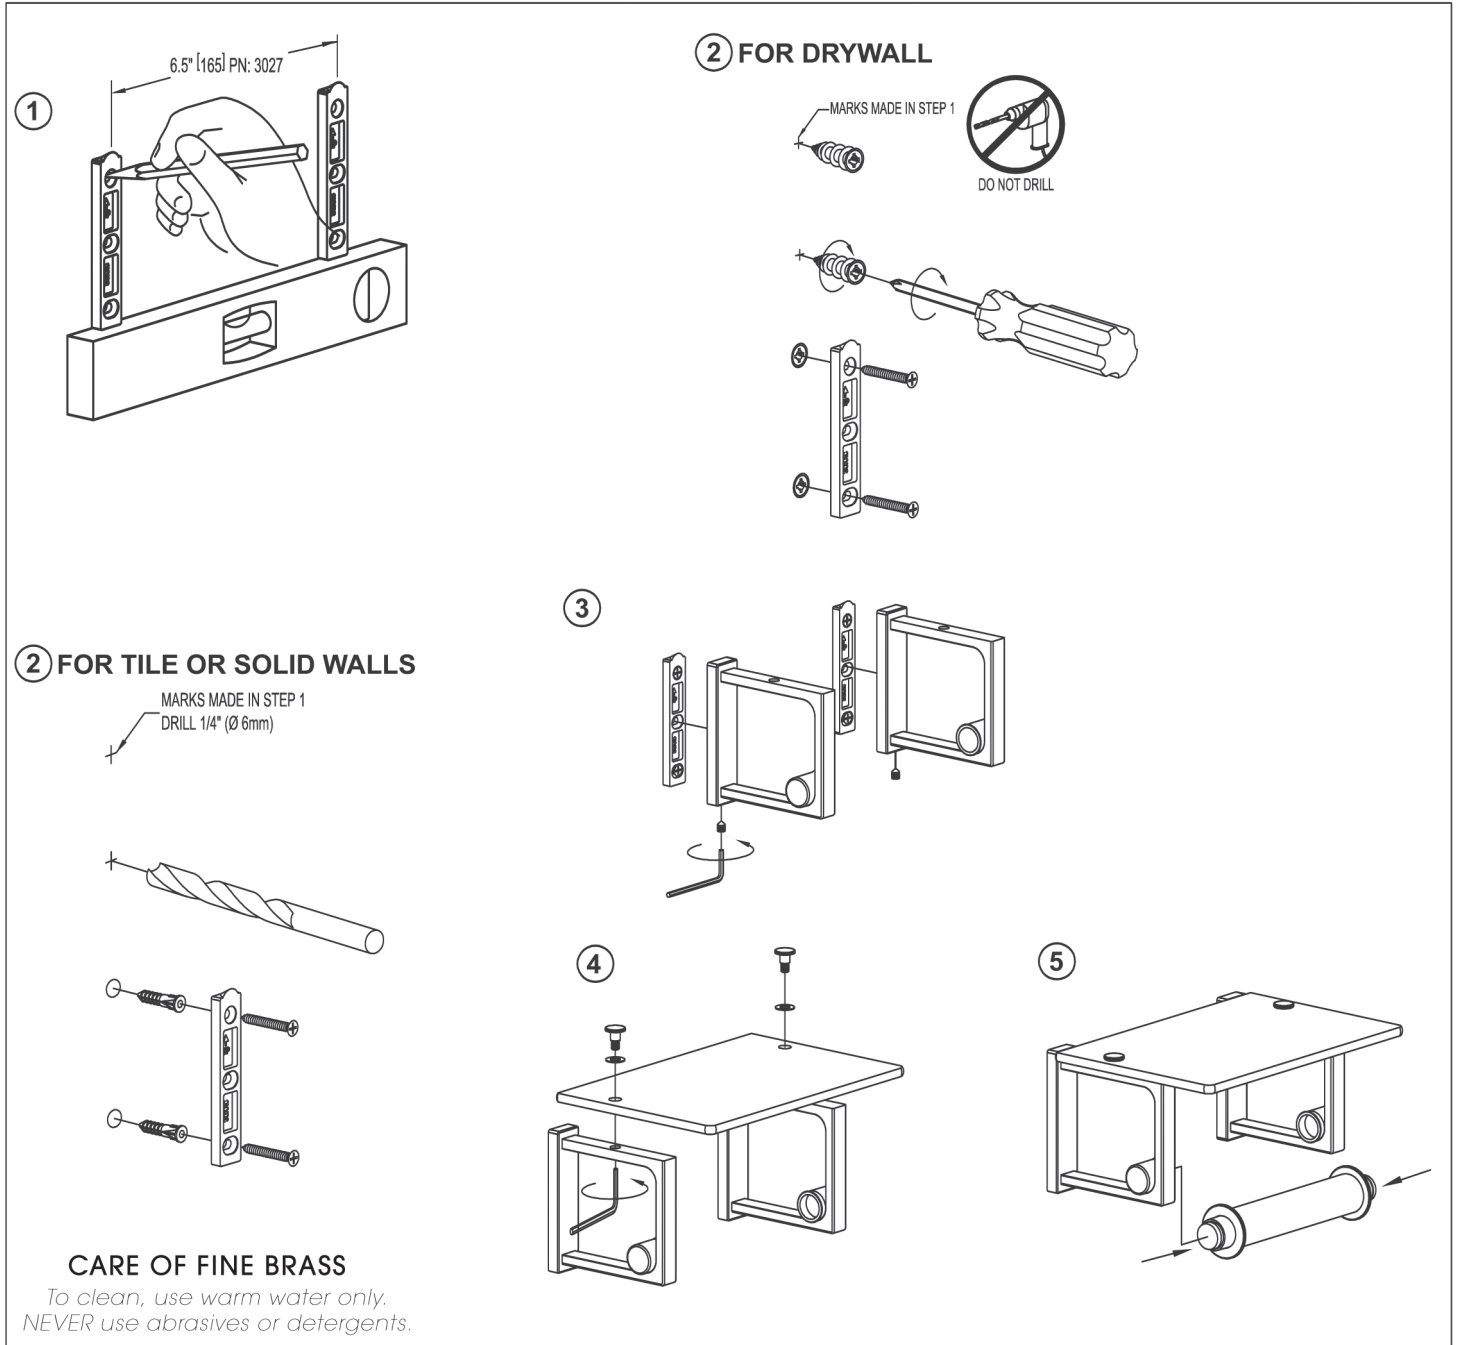

FRAME[®]

COVERED TOILET TISSUE HOLDER INSTALLATION INSTRUCTIONS

Complement your purchase with other fine accessories from GINGER[®].

GINGER

Luxury For Your Lifestyle™

2001 CARNEGIE AVENUE
SANTA ANA, CA 92705
949-417-5207
www.gingerco.com