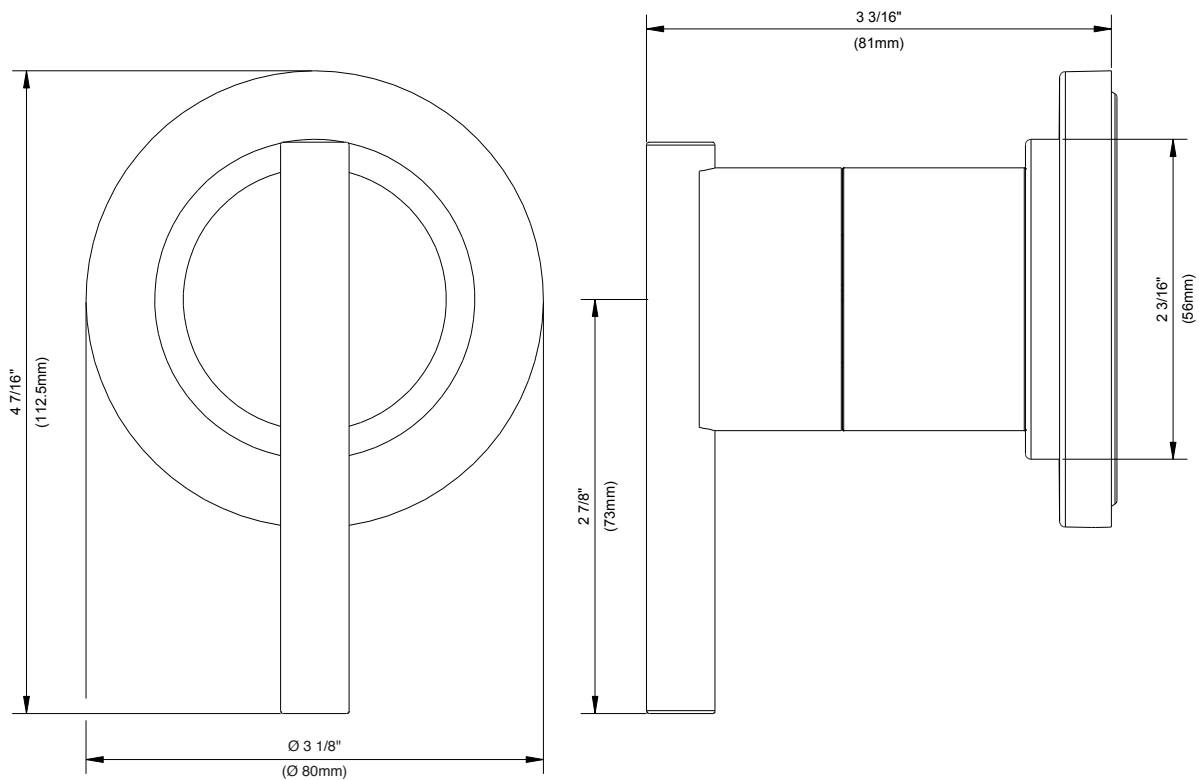

Standards & Certifications

Submittal Information:

Name: _____
Location: _____

Contractor: _____
Contact #: _____