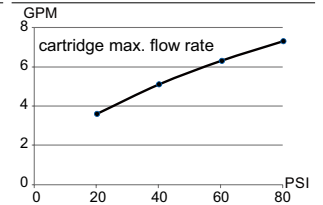

SPECIFICATIONS

Features/Benefits

- Includes Treysta™ Pressure Balance Ceramic Disc Cartridge
- Requires Treysta™ Rough-In Valve, G00GS555 Series (Horizontal Inputs) or G00GS557 Series (Vertical Inputs)
- Showerhead Sold Separately
- Diverter on Spout
- Accommodates Standard, Back-to-Back, and Thin Wall Installations

Available Color/Finishes

Color	Description
	Chrome

Please see danze.com or current price list for available finishes.
Finish is defined by additional suffix.

Standards & Certifications

Flow Rate

Submittal Information: