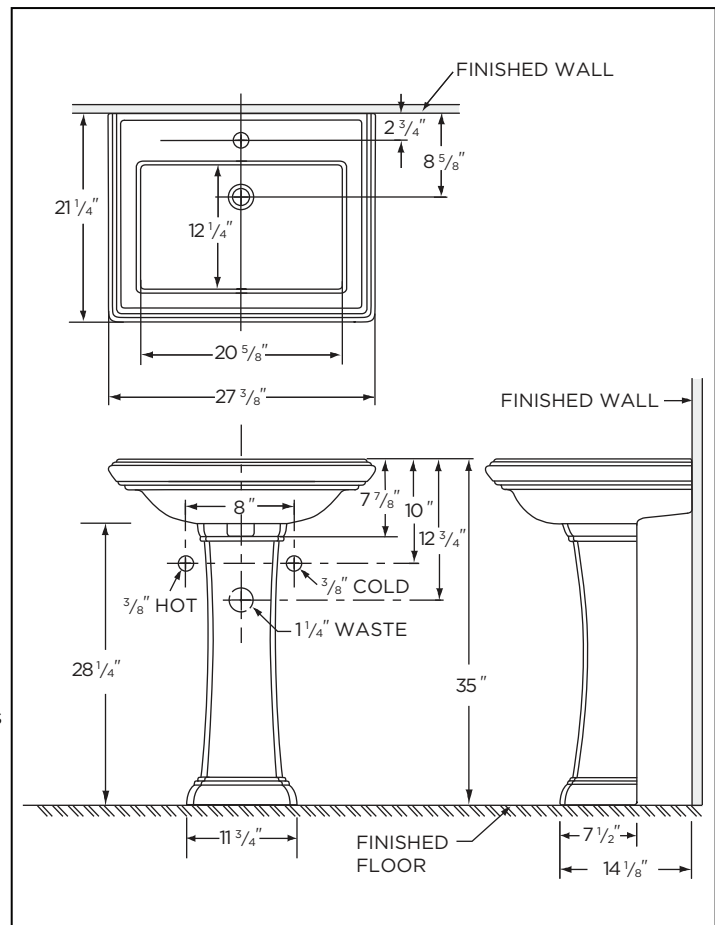

□ 22-582

- Vitreous china
- Combination lavatory and pedestal
- 27 3/8" x 21 1/4" Pedestal Lavatory
- Single hole
- Generous Washbasin With Large Deck Space
- Available in White

Technical Information:

Included Components:

□ Combination	22-582
□ Lavatory	12-582
□ Pedestal	29-847

Fixtures:

Models	22-582
Configuration	1 hole
Height	35"
Width	27 3/8"
Depth	21 1/4"
Shipping Weight	81lbs

Accessories:

- None

Colors/Finishes:

- White
- Other: Refer to Price Book for additional colors/finishes

Warranty:

- Limited lifetime warranty

NOTES: All dimensions are in inches. Illustrations may not be drawn to scale.
* Dimensions shown for locations of supply lines and "P" trap are suggested.

IMPORTANT:

Dimensions of fixtures are nominal and may vary within the range of tolerances established by ASME standard A 112.19.2

PLUMBERS NOTE: Provide suitable reinforcement for all wall supports