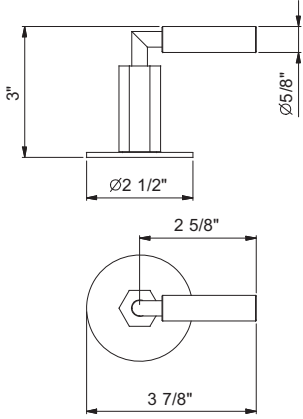

Art. N546

VENEZIA right-side lever handle

or articles: N404SU - N504SU - N405SWU - N458SBU - N413SBU
N513SBU - N509SU - N411SBU - N465SU - N565SU - N467SU
N567SU - N580SBU - N290SBU - N276SBU - N201SBU - N202SBU
N203SBU

Finishes:

- ☐ **Chrome** 29 02 N546
- ☐ **Nickel PVD** 29 95 N546
- ☐ **Matte Gun Metal PVD** 29 P5 N546
- ☐ **Matte British Gold PVD** 29 P6 N546
- ☐ **Matte Copper PVD** 29 P9 N546
- ☐ **Gold Plus** 29 01 N546

Project:

Room:

Date:

Comments:

Certifications/Awards: