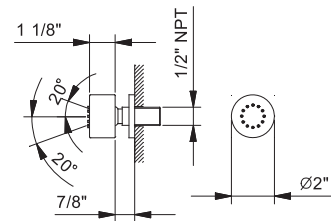

Art. 9248U

Wall-mount round adjustable body spray

- 1/2" Male NPT fittings
- Anti-lime scale system
- Water flow restricted to 2.2 GPM

Finishes:

- ☐ **Chrome** 86 02 9248U
- ☐ **Nickel PVD** 86 95 9248U
- ☐ **Matte Gun Metal PVD** 86 P5 9248U
- ☐ **Matte British Gold PVD** 86 P6 9248U
- ☐ **Matte Copper PVD** 86 P9 9248U
- ☐ **Gold Plus** 86 01 9248U

Project:

Room:

Date:

Comments:

Certifications/Awards: