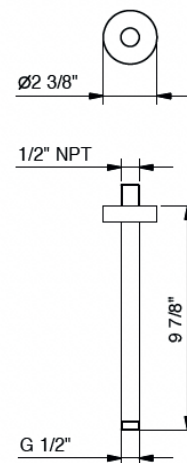

Art. 9236U

10" Ceiling-mount shower arm

- Round escutcheon
- 1/2" NPT male connection

- Matching showerhead: #K073U, #K073UC, #8083U, #8083UC

Project:

Room:

Date:

Comments:

Finishes:

☐	Matte Gun Metal PVD	86 P6 9236U
☐	Matte British Gold PVD	86 P5 9236U
☐	Deep Black PVD	86 S1 9236U

Certifications/Awards: