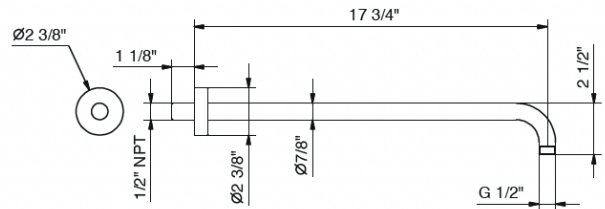

Art. 8028U

17 3/4" Wall-mount shower arm

- Round escutcheon
- Curved angle
- 1/2" NPT male connection

- Matching showerhead: #K073U, #K073UC, #8083U, #8083UC

Finishes:

- ☐ **Matte Gun Metal PVD**   86 P6 8028U
- ☐ **Matte British Gold PVD**   86 P5 8028U
- ☐ **Deep Black PVD**   86 S1 8028U

Project:

Room:

Date:

Comments:

Certifications/Awards: