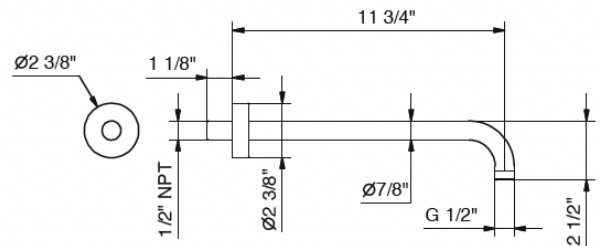

Art. 8027U

11 3/4" Wall-mount shower arm

- Round escutcheon
- Curved angle
- 1/2" NPT male connection

- Matching showerhead: #K073U, #K073UC, #8083U, #8083UC

Finishes:

- ☐ **Matte Gun Metal PVD** 86 P6 8027U
- ☐ **Matte British Gold PVD** 86 P5 8027U
- ☐ **Deep Black PVD** 86 S1 8027U

Project:

Room:

Date:

Comments:

Certifications/Awards: