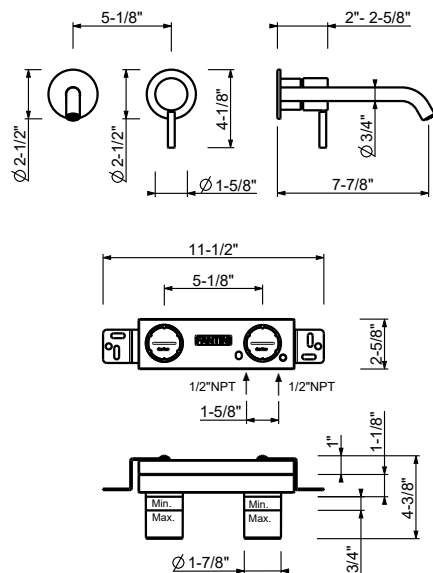

Wall-mount single-control washbasin mixer - NOSTROMO SMALL

Art. G913BU+M011AU

Wall-mount single-control washbasin mixer

- 7 7/8" spout projection
- handles: CYLINDRICAL and LEVER
- Water flow restricted to 1.2 GPM
- 1/2" NPT inlet
- Without drain

Drain to be ordered separately: please select #9865U, #W095U or #W097U.

Trim

Finishes:

☐	Chrome	50 02 G913BU
☐	Matt Black	50 13 G913BU
☐	Matt Gun Metal PVD	50 P5 G913BU
☐	Matt British Gold PVD	50 P6 G913BU
☐	Deep Black PVD	50 S1 G913BU
☐	Pure Brass PVD	50 Q7 G913BU
☐	Raw Metal PVD	50 Q8 G913BU
☐	Brushed Stainless Steel	50 93 G913BU

Rough

Finishes:

☐		44 00 M011AU

Project:

Room:

Date:

Comments:

Certifications/Awards:

lead free