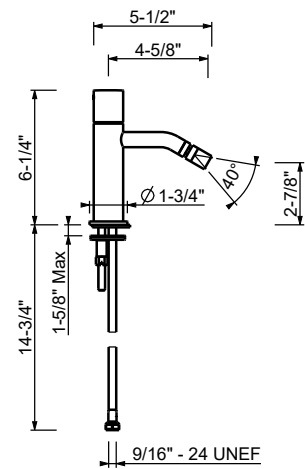

Art. G908WU

Single-control bidet mixer

- 4 5/8" spout projection
- handles: CYLINDRICAL and LEVER
- Water flow restricted to 1.2 GPM
- Adjustable aerator
- Flexible supply lines
- Without drain

Drain to be ordered separately: please select #9865U, #W095U or #W097U.

Finishes:

☐	Chrome	50 02 G908WU
☐	Matt Black	50 13 G908WU
☐	Matt Gun Metal PVD	50 P5 G908WU
☐	Matt British Gold PVD	50 P6 G908WU
☐	Deep Black PVD	50 S1 G908WU
☐	Pure Brass PVD	50 Q7 G908WU
☐	Raw Metal PVD	50 Q8 G908WU
☐	Brushed Stainless Steel	50 93 G908WU

Project:

Room:

Date:

Comments: