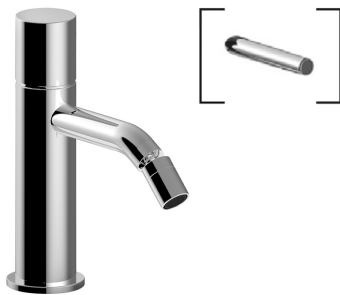

Art. G908WU

Single-control bidet mixer

- 4 5/8" spout projection
- handles: CYLINDRICAL and LEVER
- Water flow restricted to 1.2 GPM
- Adjustable aerator
- Flexible supply lines
- Without drain

Drain to be ordered separately: please select #9865U, #W095U or #W097U.

Finishes:

- | | | |
|--------------------------|--------------------------------|--------------|
| <input type="checkbox"/> | Chrome | 50 02 G908WU |
| <input type="checkbox"/> | Matt Black | 50 13 G908WU |
| <input type="checkbox"/> | Matt Gun Metal PVD | 50 P5 G908WU |
| <input type="checkbox"/> | Matt British Gold PVD | 50 P6 G908WU |
| <input type="checkbox"/> | Deep Black PVD | 50 S1 G908WU |
| <input type="checkbox"/> | Pure Brass PVD | 50 Q7 G908WU |
| <input type="checkbox"/> | Raw Metal PVD | 50 Q8 G908WU |
| <input type="checkbox"/> | Brushed Stainless Steel | 50 93 G908WU |