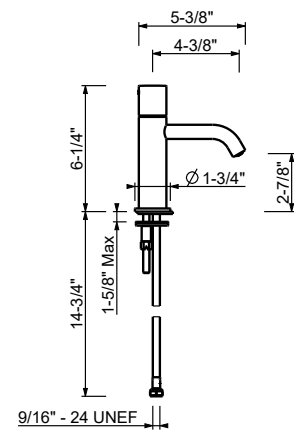

Art. G904WU

Single-control washbasin mixer

- 4 3/8" spout projection
- handles: CYLINDRICAL and LEVER
- Water flow restricted to 1.2 GPM
- Flexible supply lines
- Without drain

Drain to be ordered separately: please select #9865U, #W095U or #W097U.

Finishes:

☐	Chrome	50 02 G904WU
☐	Matte Black	50 13 G904WU
☐	Matte Gun Metal PVD	50 P5 G904WU
☐	Matte British Gold PVD	50 P6 G904WU
☐	Deep Black PVD	50 S1 G904WU
☐	Pure Brass PVD	50 Q7 G904WU
☐	Raw Metal PVD	50 Q8 G904WU
☐	Brushed Stainless Steel	50 93 G904WU

Project:

Room:

Date:

Comments:

Certifications/Awards:

lead∅free