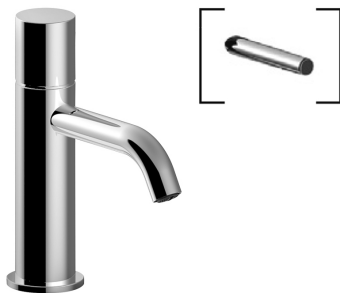

Art. G904WU

Single-control washbasin mixer

- 4 3/8" spout projection
- handles: CYLINDRICAL and LEVER
- Water flow restricted to 1.2 GPM
- Flexible supply lines
- Without drain

Drain to be ordered separately: please select #9865U, #W095U or #W097U.

Finishes:

☐	Chrome	50 02 G904WU
☐	Matte Black	50 13 G904WU
☐	Matte Gun Metal PVD	50 P5 G904WU
☐	Matte British Gold PVD	50 P6 G904WU
☐	Deep Black PVD	50 S1 G904WU
☐	Pure Brass PVD	50 Q7 G904WU
☐	Raw Metal PVD	50 Q8 G904WU
☐	Brushed Stainless Steel	50 93 G904WU

Project:

Room:

Date:

Comments:

Certifications/Awards:

lead∅free