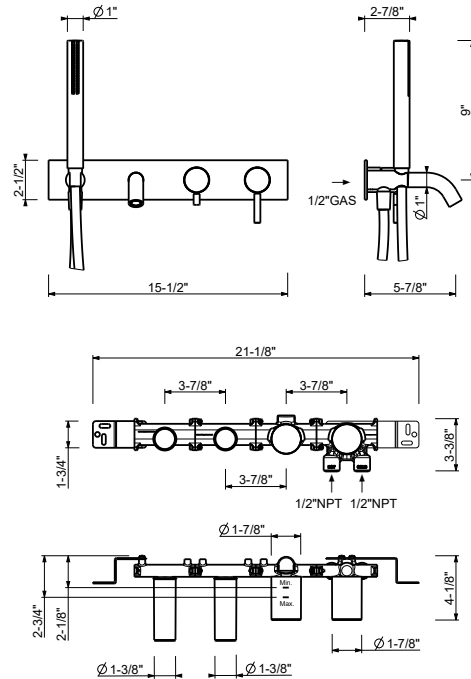

Art. E820BU+R021AU

In-wall non-thermostatic single-control tub mixer

- 5 7/8" spout projection
- 2-way diverter with turning knob
- Cylindrical handshower with anti-siphon check valve
- Water plug with shower holder
- 58" vinyl hose
- 1/2" inlets
- Water flow restricted to 1.8 GPM for handshower
- 5.9 GPM @ 60 PSI

Rough Finishes:

- | | |
|--------------------------|--------------|
| <input type="checkbox"/> | 22 00 R021AU |
|--------------------------|--------------|

Project:

Room:

Date:

Comments:

Certifications/Awards: