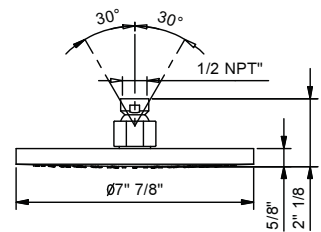

Art. 9230U

8" Round showerhead

- Solid brass construction
- Anti-lime scale system
- Water flow restricted to 2.5 GPM

Fully inspectable for maintenance and cleaning

Shower arms for wall installation: #8028U, #8027U

Shower arms for ceiling installation: #9236U, #9237U

Finishes:

- ☐ **Chrome** 86 02 9230U
- ☐ **Matte Black** 86 13 9230U

Project:

Room:

Date:

Comments:

Certifications/Awards: