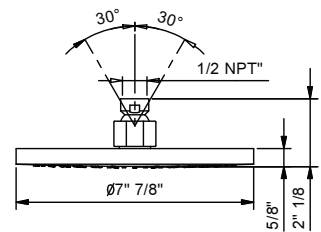

Art. 9230UC

8" Round showerhead

- Solid brass construction
- Anti-lime scale system
- Water flow restricted to 1.8 GPM

Fully inspectable for maintenance and cleaning

Shower arms for wall installation: #8028U, #8027U

Shower arms for ceiling installation: #9236U, #9237U

Finishes:

☐	Matte Black	86 13 9230UC
☐	Matte White	86 29 9230UC
☐	Red	86 06 9230UC
☐	RAL Color	60 _ 9230UC

Project:

Room:

Date:

Comments:

Certifications/Awards:

CEC