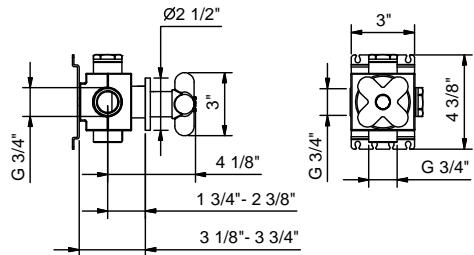

Art. 0690BU+6090AU

3/4" Volume control

- For remote installation
- 3/4" NPT inlets and outlets
- Handle included
- 1/4 turn clockwise
- 15.3 GPM @ 60 PSI

To be used with thermostatic valve (#0600BU+#4700AU)

Any RAL color available upon request

Trim

Finishes:

- ☐ **Matte Black**   60 13 0690BU
- ☐ **Matte White**   60 29 0690BU
- ☐ **Red/Chrome**   60 06 0690BU02
- ☐ **RAL Color**   60 _ 0690BU

Rough

Finishes:

- ☐   19 00 6090AU

Project:

Room:

Date:

Comments:

Certifications/Awards: