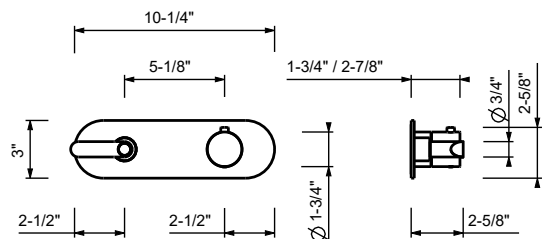

Rough

Finishes:

- 19 00 D331AU

Project:

Room:

Date:

Comments:

Certifications/Awards: