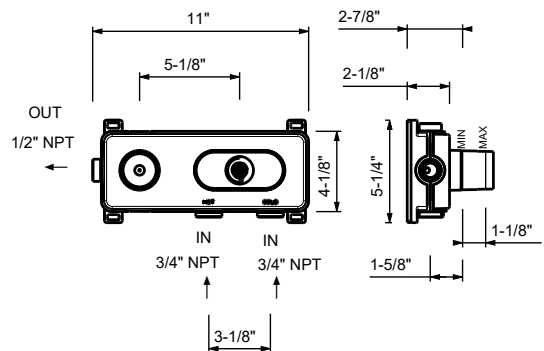

Rough

Finishes:

- 19 00 D331AU

Project:

Room:

Date:

Comments:

Certifications/Awards: