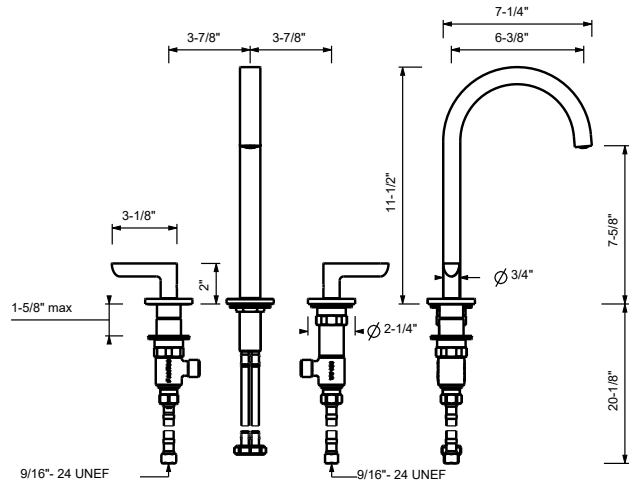

Art. R107WU

Three-hole washbasin mixer

- 6 3/8" spout projection
- Flexible supply lines
- Handles included
- Water flow restricted to 1.2 GPM

Drain to be ordered separately: please select #9865U, #W095U or #W097U.

Finishes:

- ☐ **Chrome** 53 02 R107WU
- ☐ **Matte Black** 53 13 R107WU
- ☐ **Nickel PVD** 53 95 R107WU
- ☐ **Matte Gun Metal PVD** 53 P5 R107WU
- ☐ **Matte British Gold PVD** 53 P6 R107WU
- ☐ **Matte Copper PVD** 53 P9 R107WU
- ☐ **Pure Brass PVD** 53 Q7 R107WU
- ☐ **Raw Metal PVD** 53 Q8 R107WU

Project:

Room:

Date:

Comments:

Certifications/Awards:

LEAD FREE