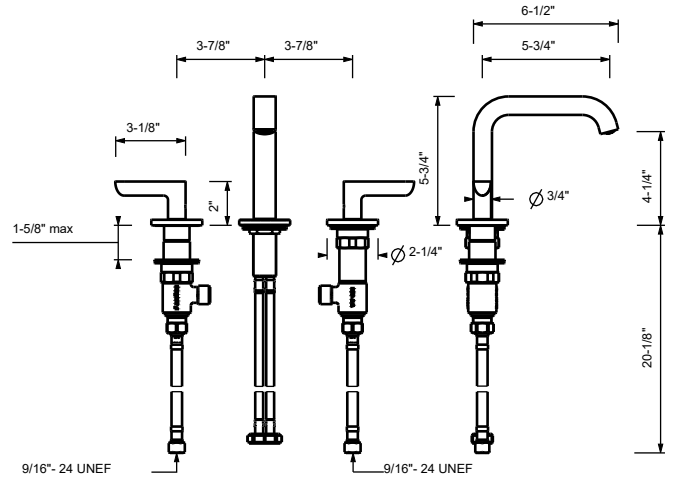

Comments:

Certifications/Awards:

LEAD
FREE