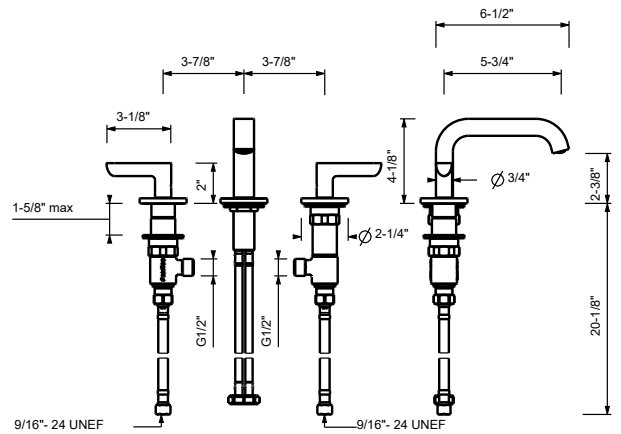

Art. R104WU

Three-hole washbasin mixer

- 5 3/4" spout projection
- Flexible supply lines
- Push-up drain, 1 1/4"
- Handles included
- Water flow restricted to 1.2 GPM

Drain to be ordered separately: please select #9865U, #W095U or #W097U.

Finishes:

- ☐ **Chrome** 53 02 R104WU
- ☐ **Matte Black** 53 13 R104WU
- ☐ **Nickel PVD** 53 95 R104WU
- ☐ **Matte Gun Metal PVD** 53 P5 R104WU
- ☐ **Matte British Gold PVD** 53 P6 R104WU
- ☐ **Matte Copper PVD** 53 P9 R104WU
- ☐ **Pure Brass PVD** 53 Q7 R104WU
- ☐ **Raw Metal PVD** 53 Q8 R104WU

Project:

Room:

Date:

Comments:

Certifications/Awards:

LEAD FREE