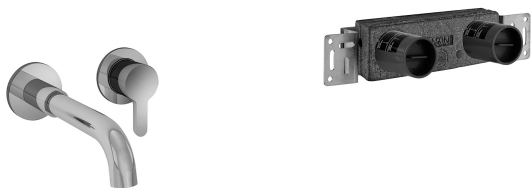

Art. R411BU+M011AU

Wall-mount washbasin mixer

- 6 1/8" spout projection
- Handle included
- Water flow restricted to 1.2 GPM
- 1/2" inlets
- Without drain

Drain to be ordered separately: please select #9865U, #W095U or #W097U.

Trim

Finishes:

- | | | |
|--------------------------|-------------------------------|--------------|
| <input type="checkbox"/> | Chrome | 53 02 R411BU |
| <input type="checkbox"/> | Matte Black | 53 13 R411BU |
| <input type="checkbox"/> | Nickel PVD | 53 95 R411BU |
| <input type="checkbox"/> | Matte Gun Metal PVD | 53 P5 R411BU |
| <input type="checkbox"/> | Matte British Gold PVD | 53 P6 R411BU |
| <input type="checkbox"/> | Matte Copper PVD | 53 P9 R411BU |
| <input type="checkbox"/> | Deep Black PVD | 53 S1 R411BU |
| <input type="checkbox"/> | Pure Brass PVD | 53 Q7 R411BU |
| <input type="checkbox"/> | Raw Metal PVD | 53 Q8 R411BU |

Rough

Finishes:

- | | | |
|--------------------------|--|--------------|
| <input type="checkbox"/> | | 44 00 M011AU |
|--------------------------|--|--------------|

Project:

Room:

Date:

Comments: