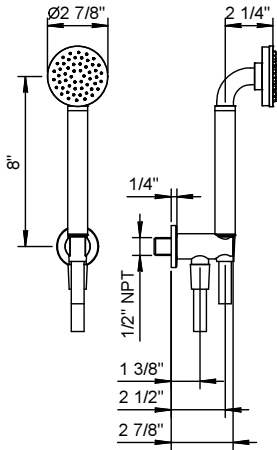

Comments:

Certifications/Awards: