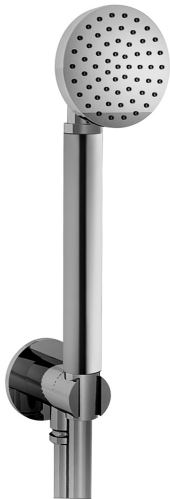

**Art. R043U**

**Wall-mount handshower set**

- ICONA handshower with anti-siphon check valve
- Metal construction
- Anti-lime scale system
- 58" PVC hose
- Water outlet with shower holder
- Round escutcheon
- 1/2" Male NPT fittings
- Water flow restricted to 1.8 GPM

Finishes:

- Chrome** 53 02 R043U
- Matte Black** 53 13 R043U
- Nickel PVD** 53 95 R043U
- Matte Gun Metal PVD** 53 P5 R043U
- Matte British Gold PVD** 53 P6 R043U
- Matte Copper PVD** 53 P9 R043U
- Pure Brass PVD** 53 Q7 R043U
- Raw Metal PVD** 53 Q8 R043U
- Deep Black PVD** 53 S1 R043U