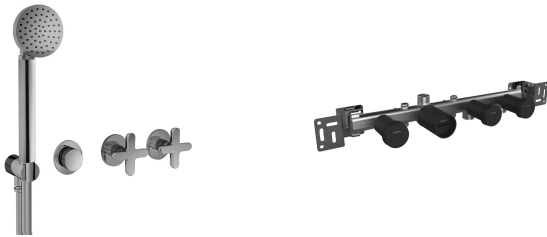

Art. R017BU+R017AU

Wall-mount tub filler

- Without spout
- ICONA handshower
- 2-way diverter with turning knob
- Handles included
- Water plug with showerholder
- Water flow restricted to 1.8 GPM for handshower

Trim

Finishes:

- ☐ **Chrome** 53 02 R017BU
- ☐ **Matte Black** 53 13 R017BU
- ☐ **Nickel PVD** 53 95 R017BU
- ☐ **Matte Gun Metal PVD** 53 P5 R017BU
- ☐ **Matte British Gold PVD** 53 P6 R017BU
- ☐ **Matte Copper PVD** 53 P9 R017BU
- ☐ **Pure Brass PVD** 53 Q7 R017BU
- ☐ **Raw Metal PVD** 53 Q8 R017BU
- ☐ **Deep Black PVD** 53 S1 R017BU

Rough

Finishes:

- ☐ 44 00 R017AU

Project:

Room:

Date: