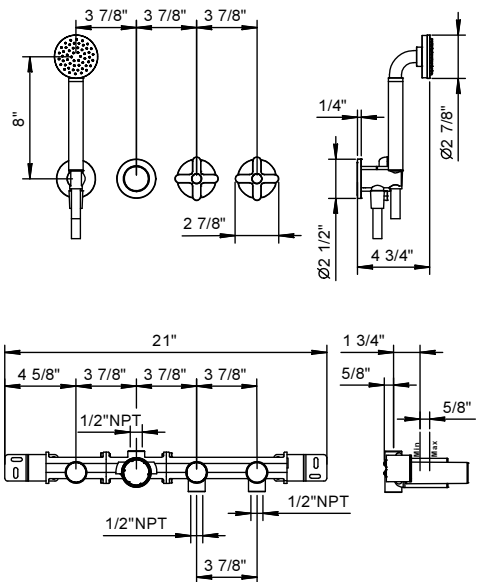

Comments:

Certifications/Awards: