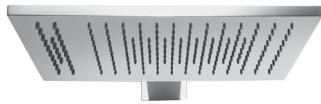

Art. K031BU+K031AU
Multifunction showerhead Dream

- Rectangular
- wall-mount

Functions:

- Double rain with 170 anti-limescale nozzles
- Toning jet with 25 anti-limescale nozzles
- White RGB LED lights
- RGB LED cromotherapy in 4 colors
- "Feel" color program: Dawn, Leaves, Sunset, Night
- check valve

Requires two volume controls or two outlets on a diverter, with a minimum flow rate of 3.2 GPM.

External piece

Finishes:

- Polished Stainless steel** 79 38 K031BU
- Matte Black** 79 13 K031BU
- Matte White** 79 29 K031BU
- Nickel PVD** 79 95 K031BU
- Deep Black PVD** 79 S1 K031BU
- Matte Gun Metal PVD** 79 P5 K031BU
- Matte British Gold PVD** 79 P6 K031BU
- Matte Copper PVD** 79 P9 K031BU
- Gold Plus** 79 01 K031BU
- Brushed Stainless steel** 79 93 K031BU

Built-in piece

Finishes:

- 79 00 K031AU

Project:

Room:

Date:

Comments: