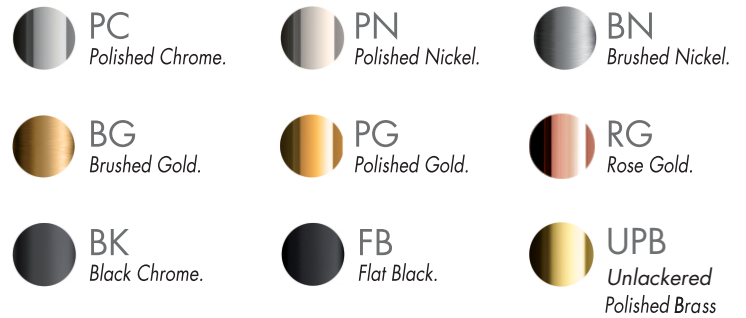

COLOR / FINISHES

COLOR / ACABADOS