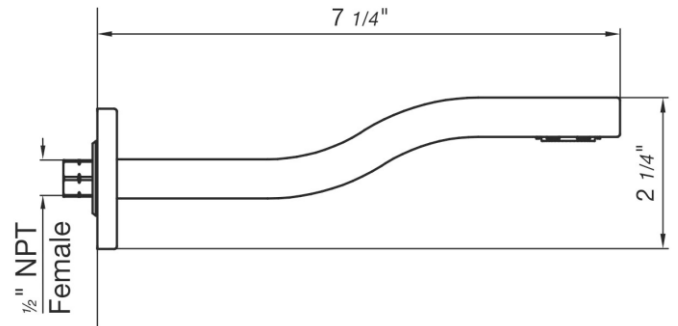

# SKYLINE - FV103/J9.17.0

Tub wall spout 1/2" Fem NPT connection.

Pico salida.

FRANZ  
VIEGENER