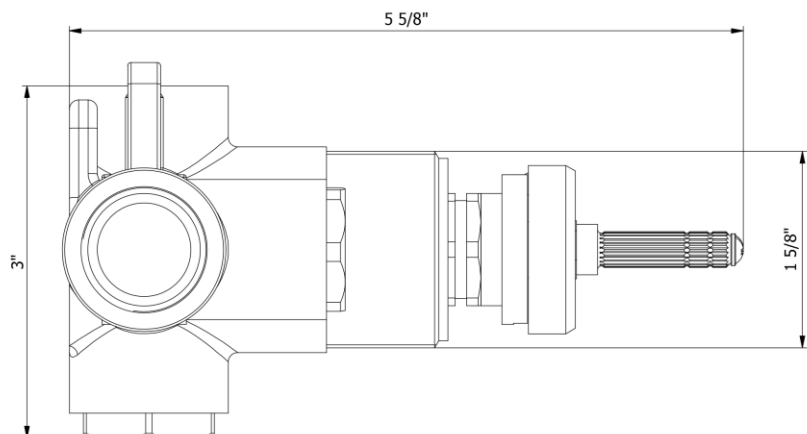

Features

. 3/4" NPT Connection

Material

. All brass construction

Colours/Finishes

Technical information

Notes
