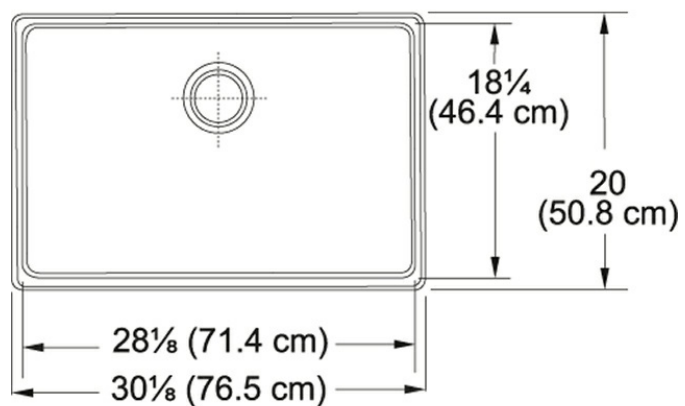

Product Picture

Technical Drawing

Product Dimensions

Length overall	30 1/8"
Width overall	20"
Length of large bowl	28 1/8"
Width of large bowl	18 1/4"
Depth of large bowl	9 3/16"
Minimum Cabinet Size	33"