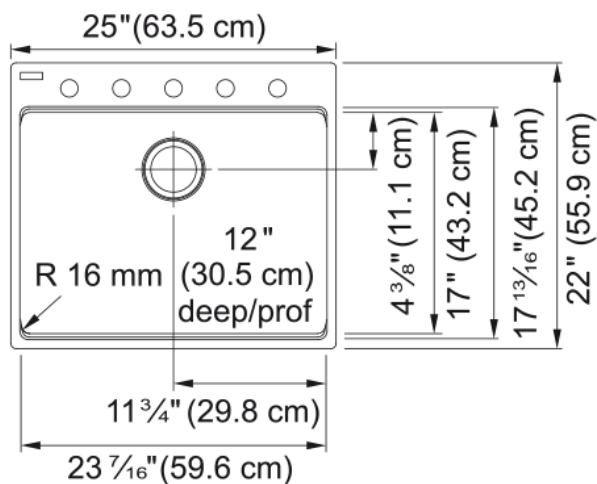

Maris Laundry Sink - MAG61023L-ONY-S | 114.0637.912

Technical Data

Aspect

Sink type	Sink
Type of material	Granite
Number of bowls	1
Color	Onyx
Surface finish	None

Product Dimensions

Exterior size: right to left	25
Exterior size: front to back	22
Large bowl size: right to left	23.465
Large bowl size: front to back	17.035
Large bowl: depth	12

Installation

Minimum cabinet size	27"
----------------------	-----

Product specifications

Installation type	Topmount / drop in
Installation type	Undermount
Drain hole	3 1/2"
Position of drainer	No drainer