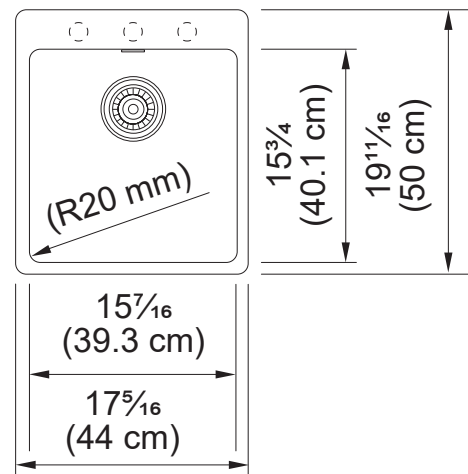

MARIS

GRANITE 17" SINGLE BOWL SINK Model MAG61015-S

TECHNICAL FEATURES

Overall Sink Size (OD)	17 ⁵ / ₁₆ " x 19 ¹ / ₁₆ "
Bowl Size (ID)	15 ⁷ / ₁₆ " x 15 ³ / ₄ "
Bowl Depth (ID)	7 ⁷ / ₈ "
Corner Radius	20mm
Minimum Cabinet Size	18" TM / 21" UM
Installation Type	Dual Mount
Warranty	Limited Lifetime

Product Image

Dimensional Drawing

3 pre-scored holes for faucet and accessories