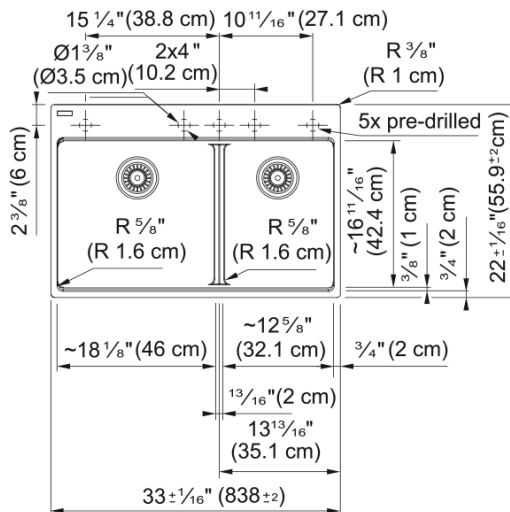

Maris Topmount Sink - MAG6601812LD-ONY | 114.0687.011

Technical Data

Aspect

Sink type	Sink
Type of material	Granite
Number of bowls	2
Color	Onyx
Finish	None

Product Dimensions

Exterior size: right to left	32.992
Exterior size: front to back	22.008
Large bowl size: right to left	18.15
Large bowl size: front to back	16.614
Large bowl: depth	9.488
Small bowl size: right to left	12.756
Small bowl size: front to back	16.614
Small bowl: depth	9.488

Installation

Minimum cabinet size	33"
----------------------	-----

Product specifications

Installation type	Topmount / drop in
Drain hole	3 1/2"
Position of drainer	No drainer

Product identification

Product brand	FRANKE
Product family	Maris
Collection	Maris
Certified by	IAPMO