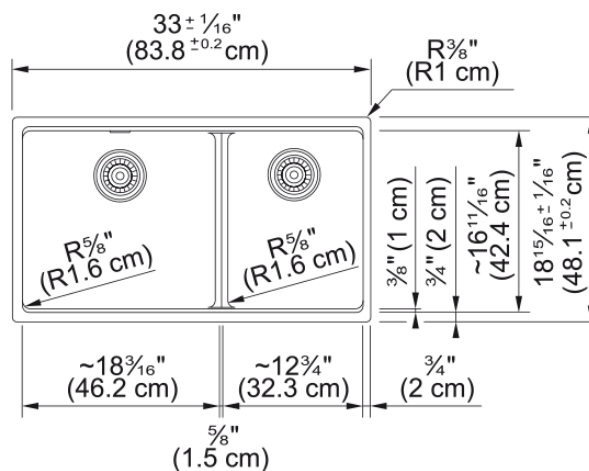

Maris Undermount Sink - MAG1601812LD-PWT | 125.0687.006

Technical Data

Aspect

Sink type	Sink
Type of material	Granite
Number of bowls	2
Color	Polar white
Finish	None

Product Dimensions

Exterior size: right to left	32.992
Exterior size: front to back	18.937
Large bowl size: right to left	18.15
Large bowl size: front to back	16.614
Large bowl: depth	9.488
Small bowl size: right to left	12.756
Small bowl size: front to back	16.614
Small bowl: depth	9.488

Installation

Minimum cabinet size	36"
----------------------	-----

Product specifications

Installation type	Undermount
Drain hole	3 1/2"
Position of drainer	No drainer

Product identification

Product brand	FRANKE
Product family	Maris
Collection	Maris
Certified by	IAPMO

Features

Drainers number	No drainer
-----------------	------------

Features

Product reversibility	No
Faucet ledge	No
Strainer assembly included	No
Strainer assembly type	No waste kit
Overflow	No
Number of faucet holes	No faucet hole
Soap dispenser hole	No