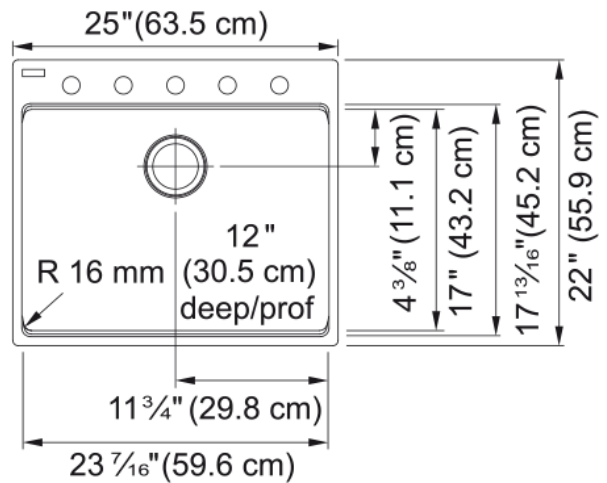

Maris Laundry Sink - MAG61023L-PWT-S | 114.0637.914

Technical Data

Aspect

Sink type	Sink
Type of material	Granite
Number of bowls	1
Color	Polar white
Surface finish	None

Product Dimensions

Exterior size: right to left	25
Exterior size: front to back	22
Large bowl size: right to left	23.465
Large bowl size: front to back	17.035
Large bowl: depth	12

Installation

Minimum cabinet size	27"
----------------------	-----

Product specifications

Installation type	Topmount / drop in
Installation type	Undermount
Drain hole	3 1/2"
Position of drainer	No drainer