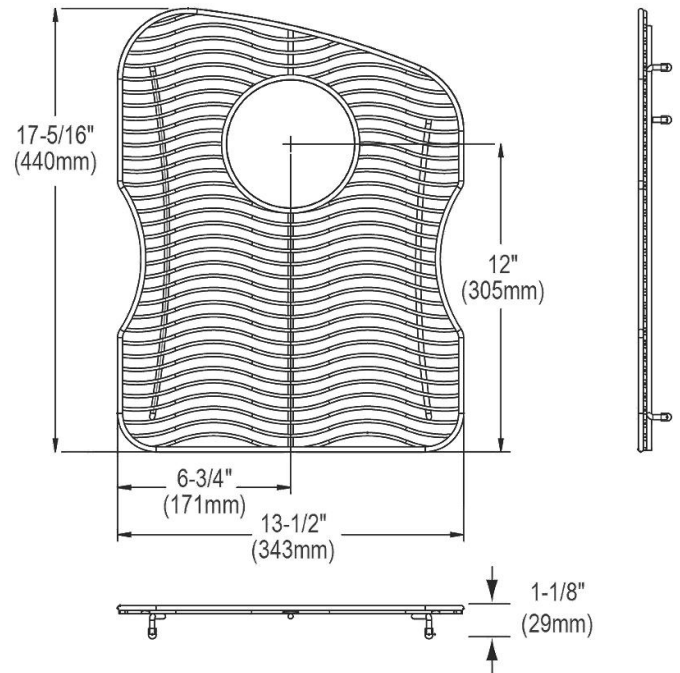

Material:	Stainless Steel
Finish:	Polished Stainless Steel
Dimensions:	13-1/2" x 17-5/16" x 1-1/8"
Fits Bowl Size(s):	14-1/2" x 18-5/16"

Special Note: For bowls with rear center drain opening.

AMERICAN PRIDE. A LIFETIME TRADITION.
Like your family, the Elkay family has values and traditions that endure. For almost a century, Elkay has been a family-owned and operated company, providing thousands of jobs that support our families and communities.

[Clean and Care Manual (PDF)](#)

[Clean and Care Manual (PDF)](#)

[Warranty (PDF)](#)